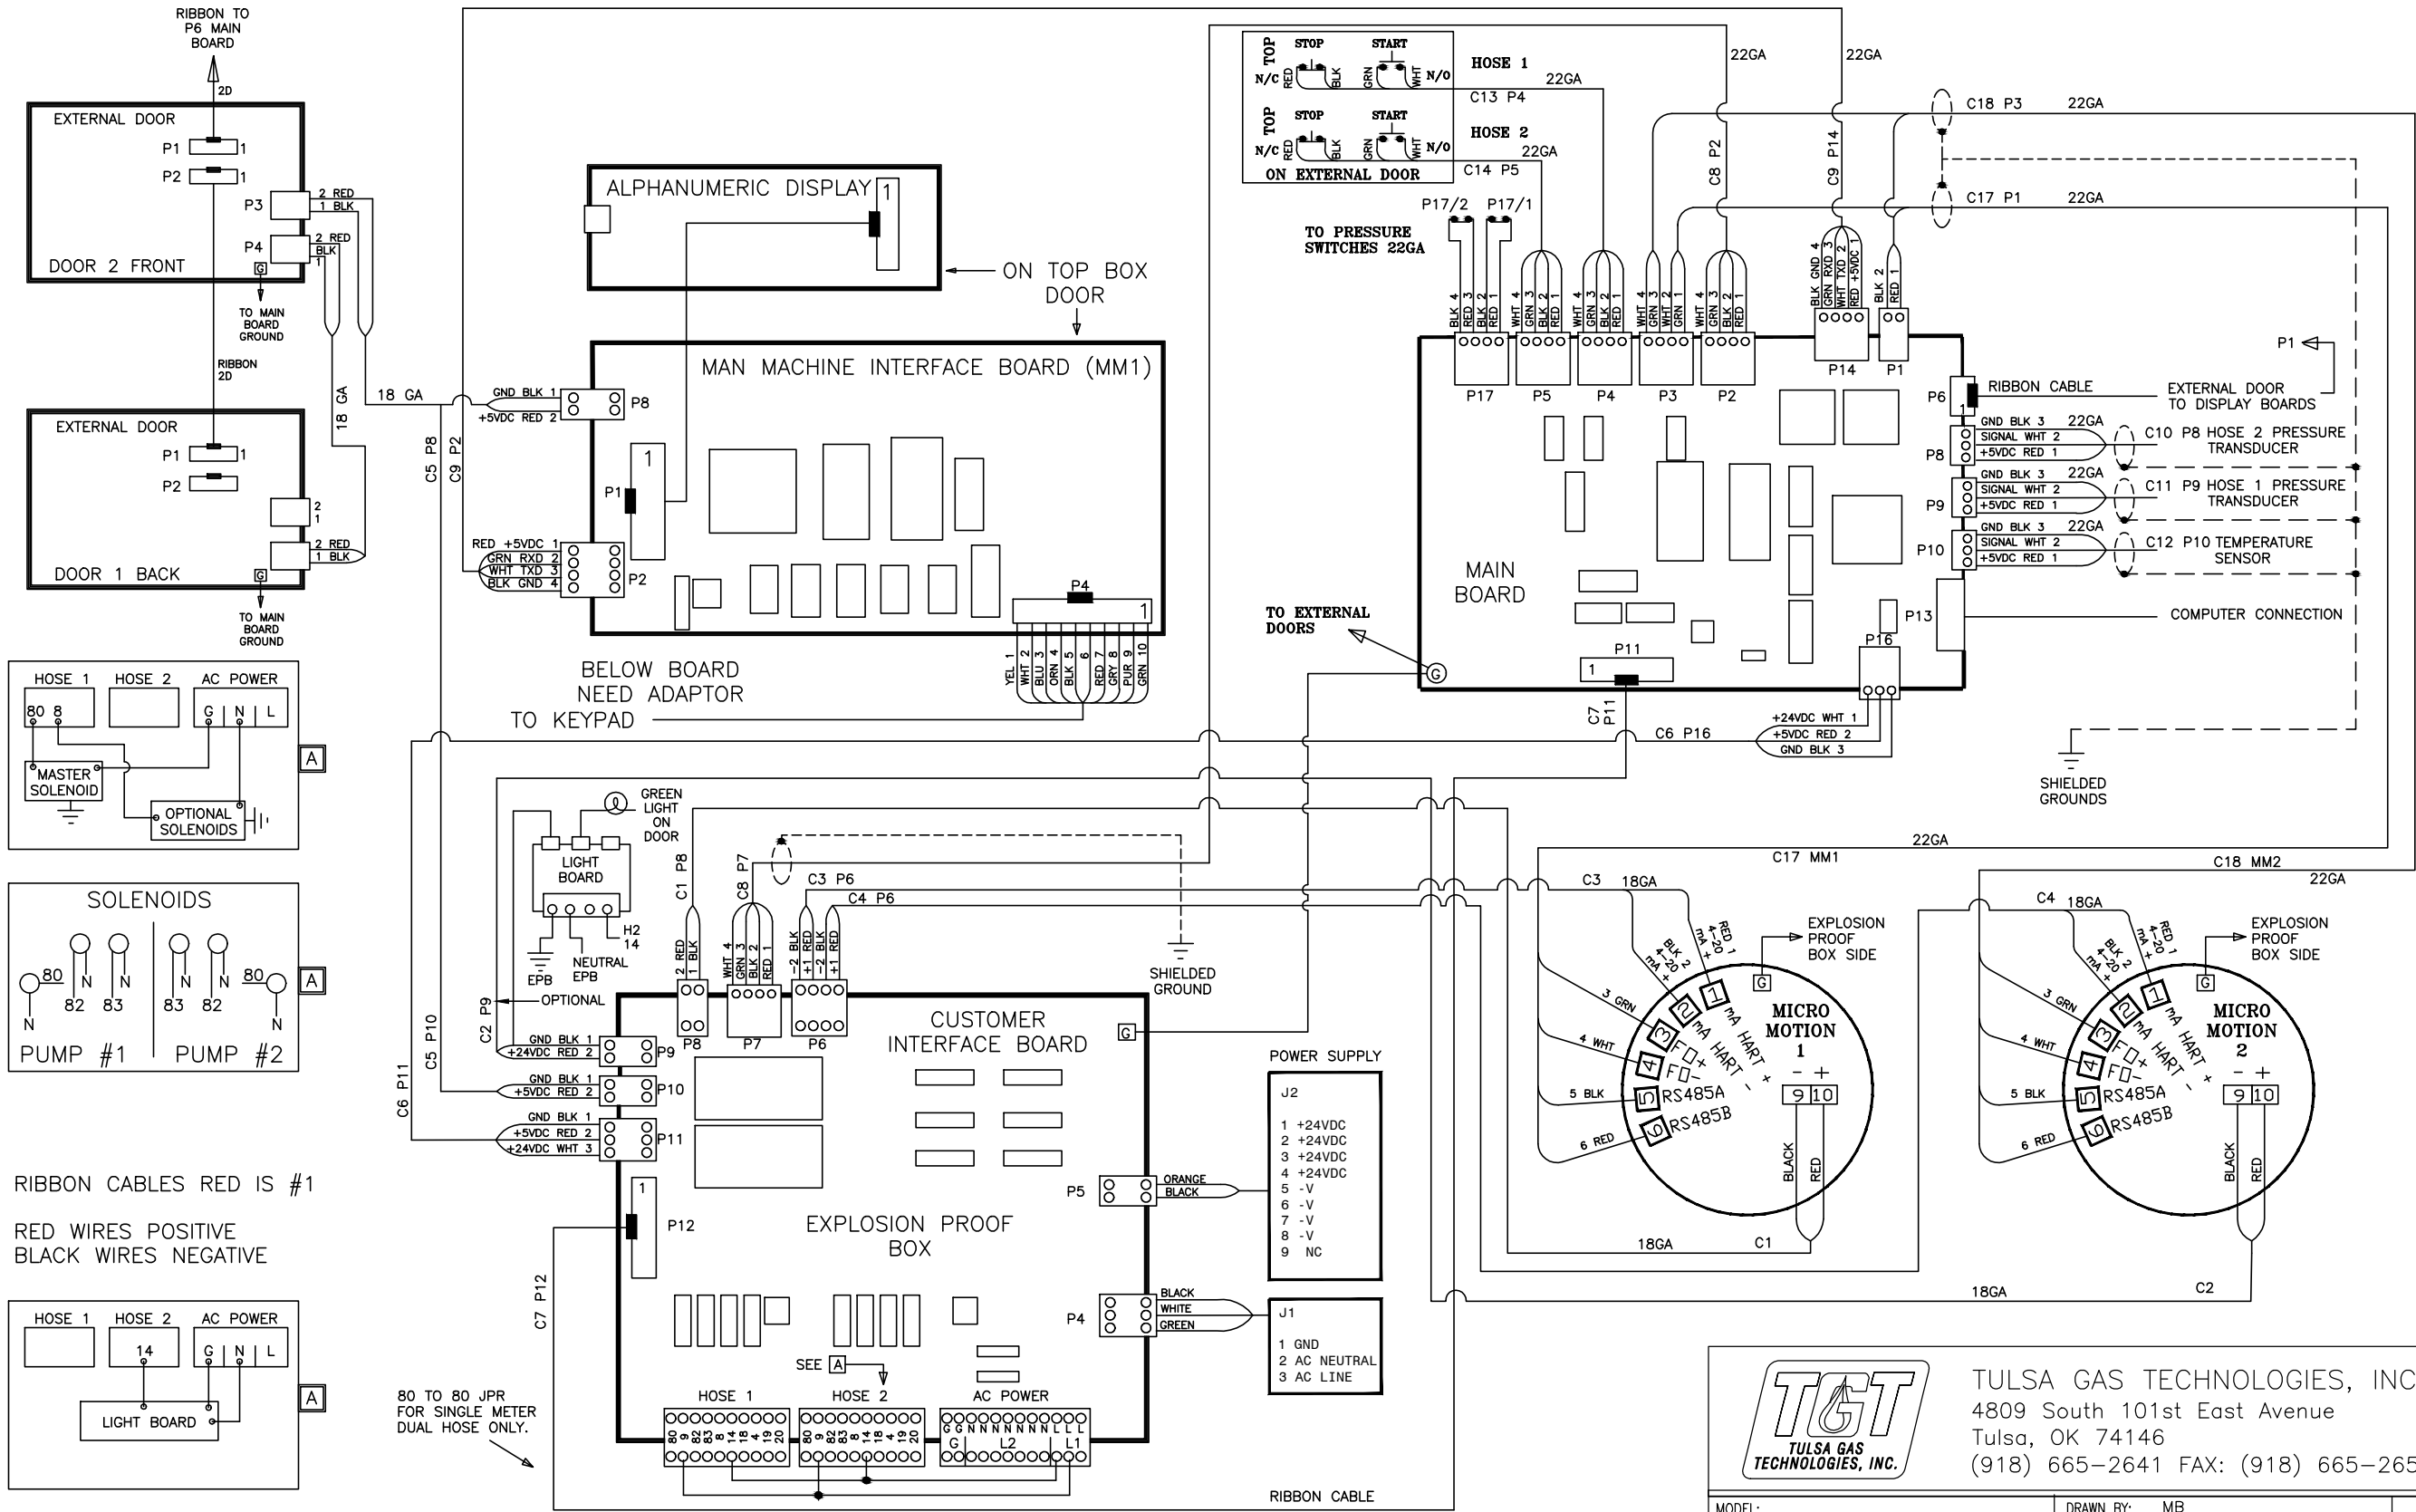

NOTE: ON TWO EXTERNAL DOORS WITH DISPLAYS
WIRE STOP SWITCHES IN SERIES
RED TO BLACK / BLACK TO RED

RIBBON CABLES RED IS #1
RED WIRES POSITIVE
BLACK WIRES NEGATIVE

80 TO 80 JPR
FOR SINGLE METER
DUAL HOSE ONLY.

TULSA GAS TECHNOLOGIES, INC.
4809 South 101st East Avenue
Tulsa, OK 74146
(918) 665-2641 FAX: (918) 665-2657

MODEL:	DRAWN BY: MB	DATE
SEQUENCE -	CHECKED BY: -	03/25/11
PROGRAM: -	APPROVED BY: -	
SERIAL NO.: -	PART: -	
WORK ORDER: -	DWG. NO. T7200 WIRING REV 14	
MATERIAL: -		