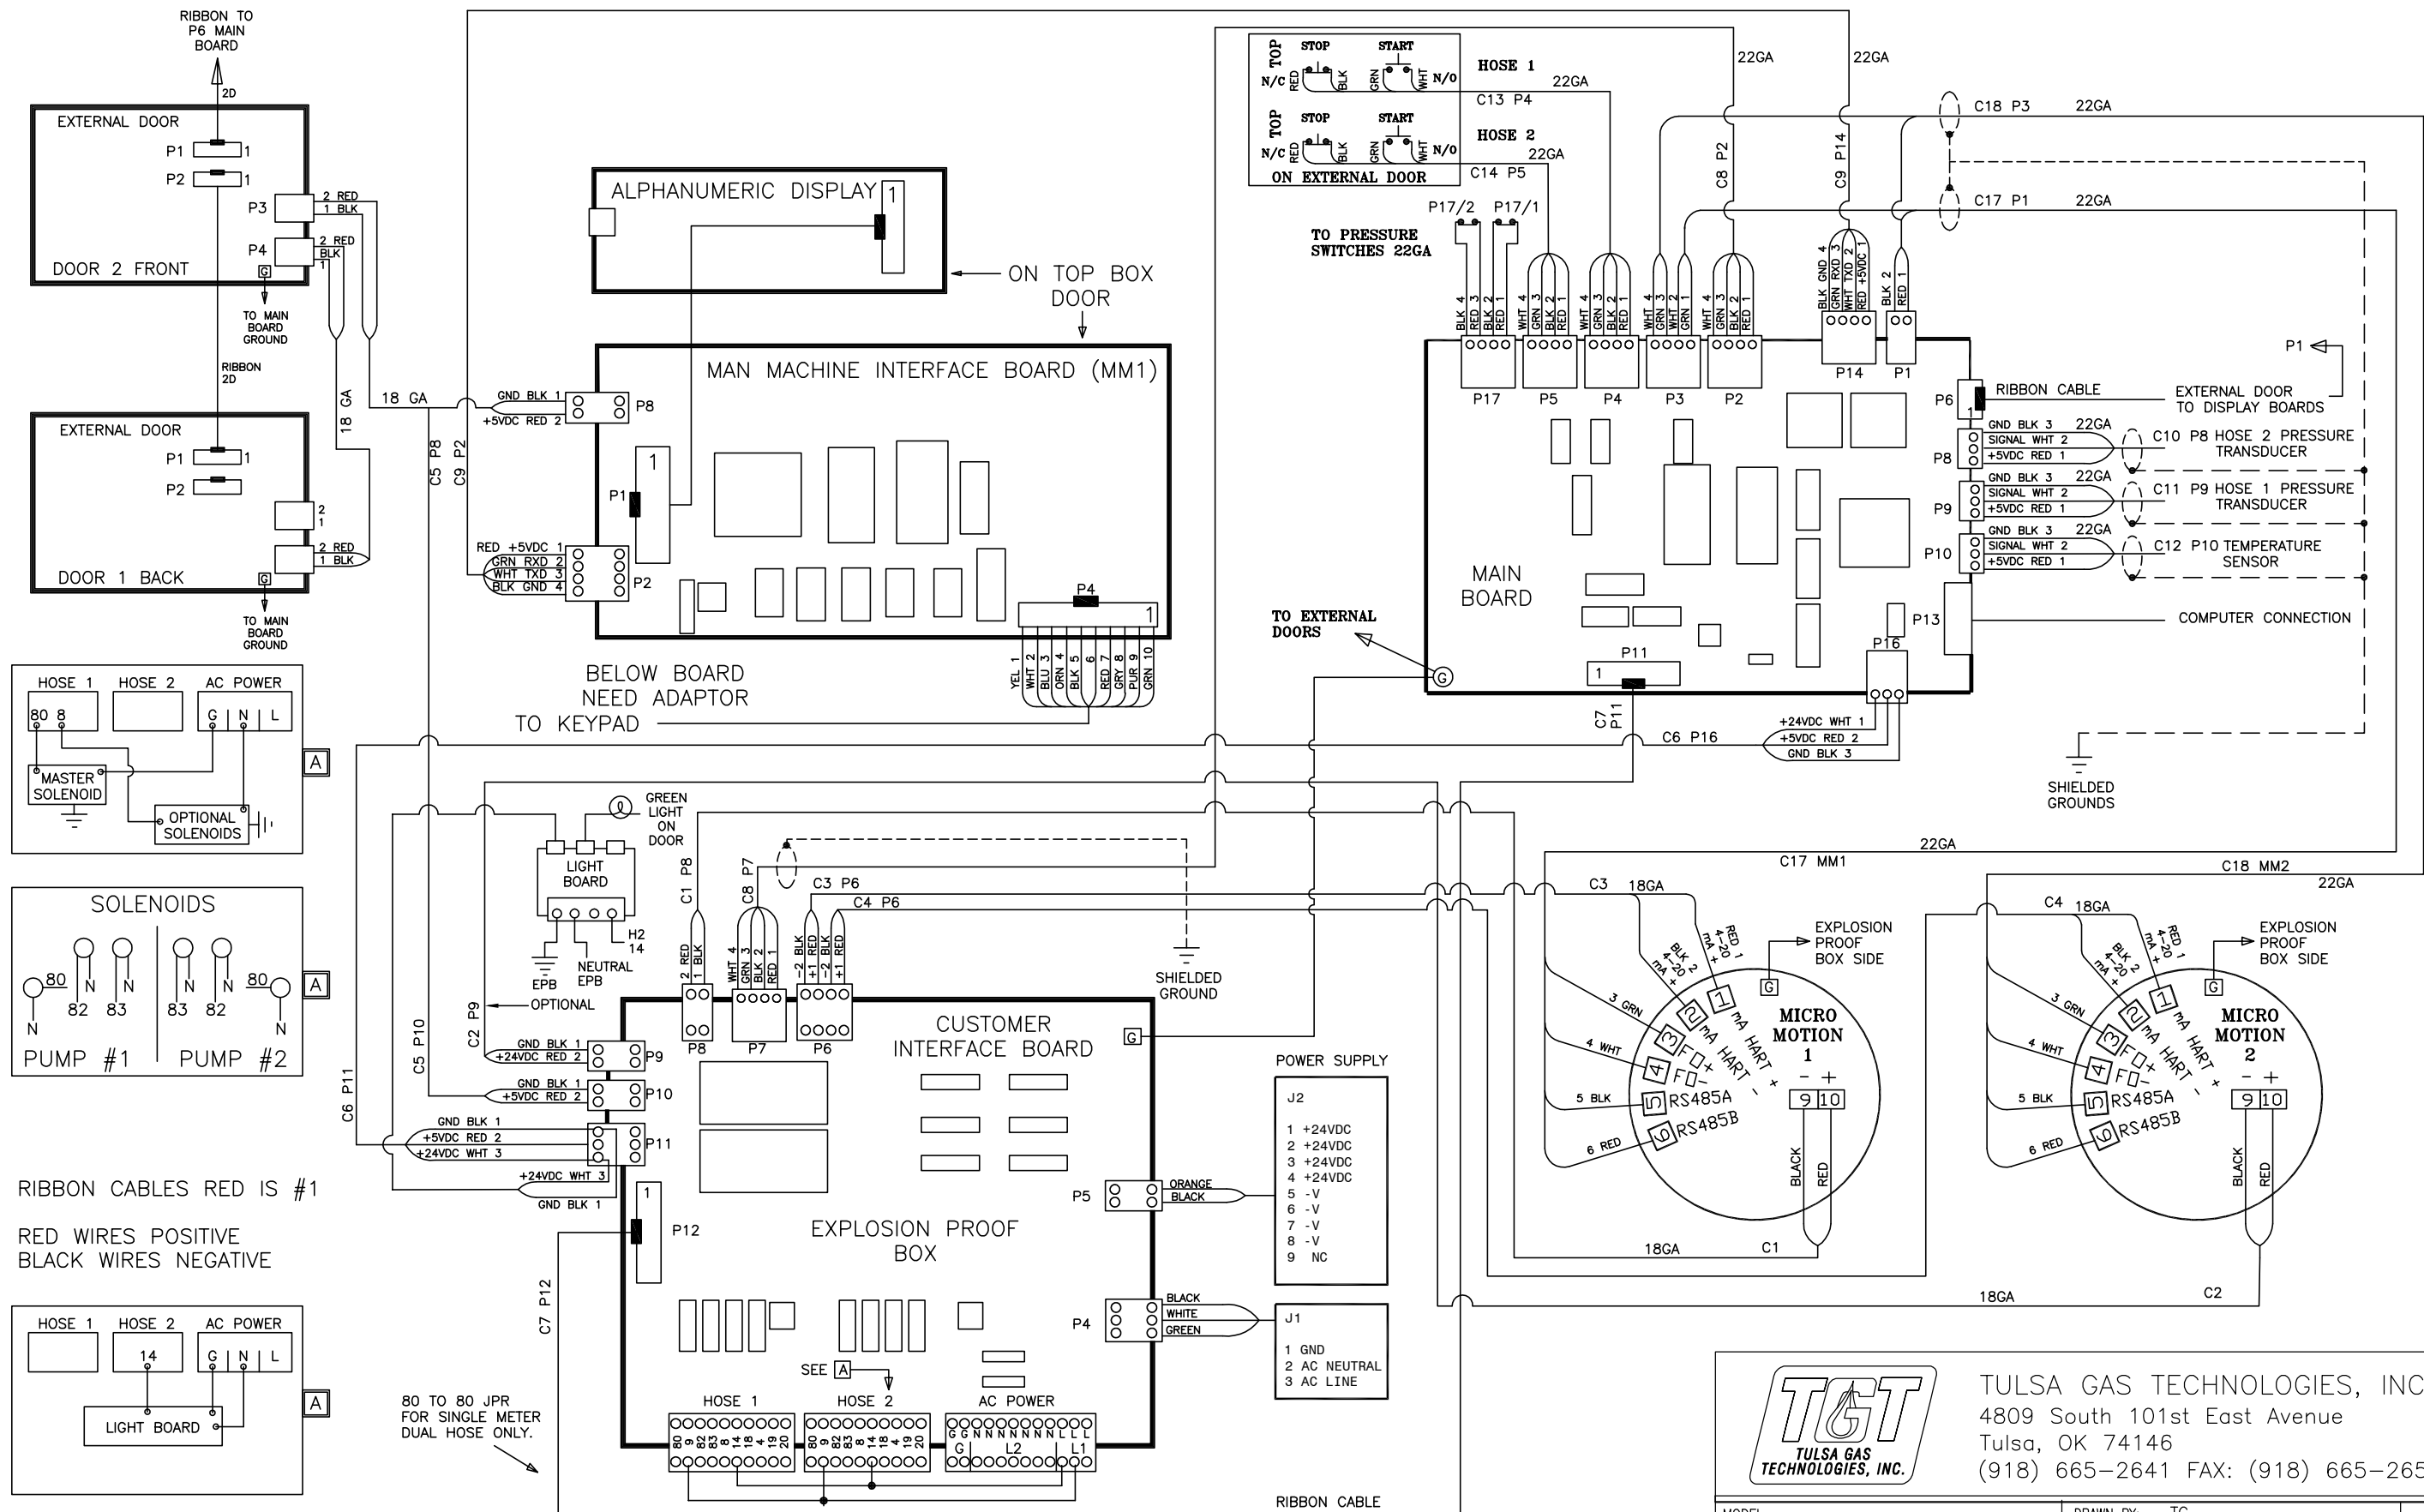

NOTE: ON TWO EXTERNAL DOORS WITH DISPLAYS
WIRE STOP SWITCHES IN SERIES
RED TO BLACK / BLACK TO RED

TULSA GAS TECHNOLOGIES, INC.
 4809 South 101st East Avenue
 Tulsa, OK 74146
 (918) 665-2641 FAX: (918) 665-2657

MODEL: -	DRAWN BY: TC	DATE: 06/07/17
SEQUENCE: -	CHECKED BY: -	
PROGRAM: -	APPROVED BY: -	
SERIAL NO.: -	PART: -	
WORK ORDER: -	DWG. NO. T7200 WIRING REV 15	
MATERIAL: -		