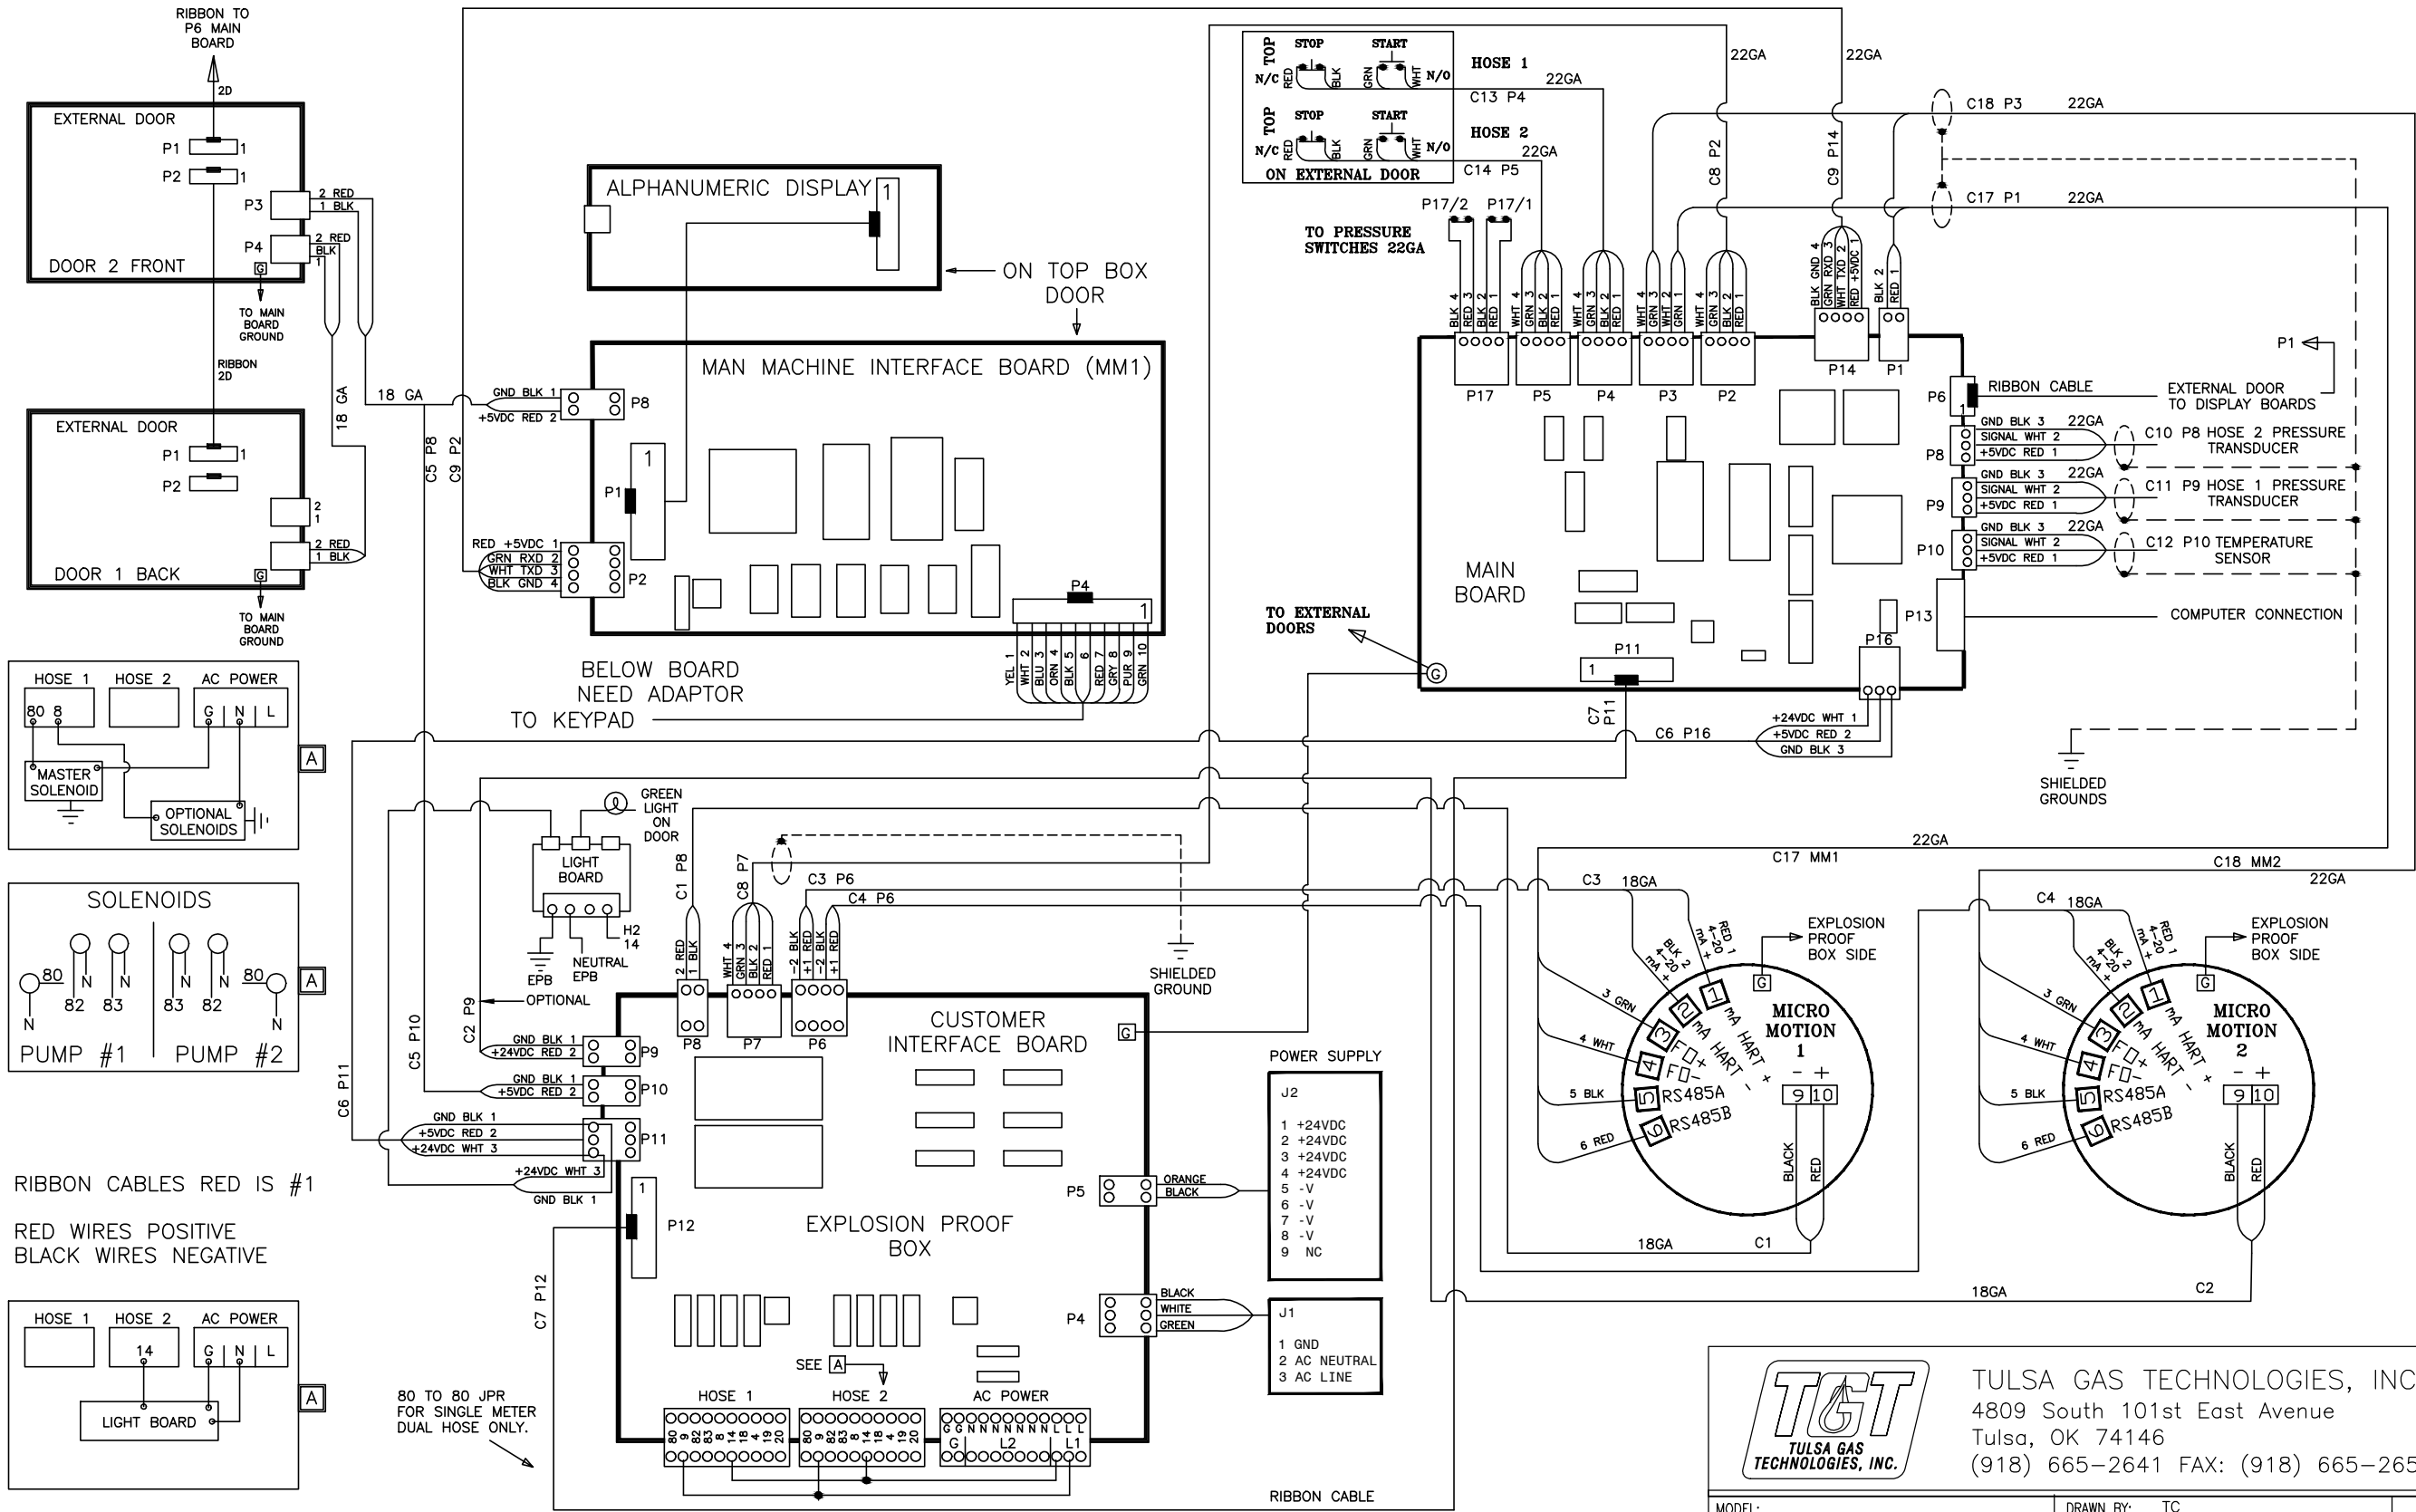

NOTE: ON TWO EXTERNAL DOORS WITH DISPLAYS  
WIRE STOP SWITCHES IN SERIES  
RED TO BLACK / BLACK TO RED

RIBBON CABLES RED IS #1  
RED WIRES POSITIVE  
BLACK WIRES NEGATIVE

80 TO 80 JPR  
FOR SINGLE METER  
DUAL HOSE ONLY.

TULSA GAS TECHNOLOGIES, INC.  
4809 South 101st East Avenue  
Tulsa, OK 74146  
(918) 665-2641 FAX: (918) 665-2657

MODEL:	DRAWN BY: TC	DATE
SEQUENCE -	CHECKED BY: -	06/07/17
PROGRAM: -	APPROVED BY: -	
SERIAL NO.: -	PART: -	
WORK ORDER: -	DWG. NO. T7200 WIRING REV 15	
MATERIAL: -		