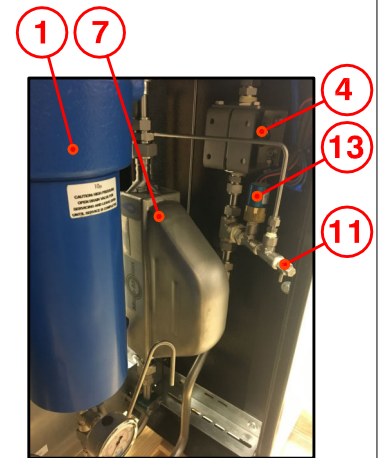

T7204-12CNG50W LOCATION DIAGRAM / MAINTENANCE BULLETIN

LOWER ENCLOSURE FRONT

UPPER ENCLOSURE INTERIOR

LOWER ENCLOSURE REAR

**LOWER ENCLOSURE REAR RIGHT
(FRONT RIGHT TYP.)**