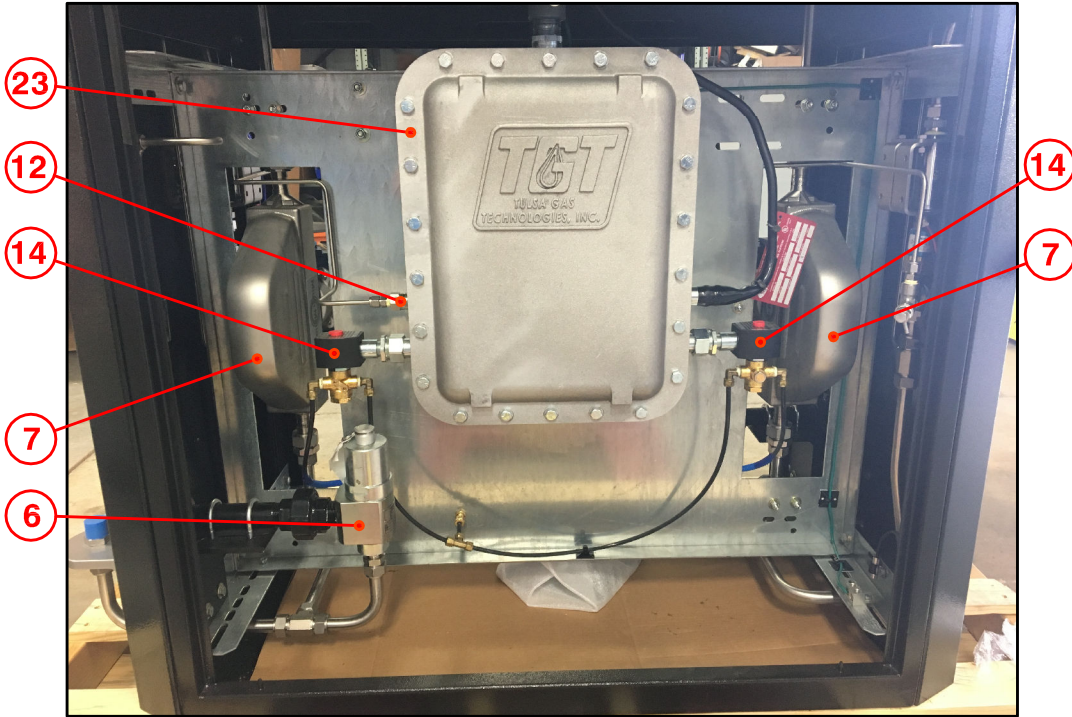

T7204-12CNG50W LOCATION DIAGRAM / MAINTENANCE BULLETIN

LOWER ENCLOSURE FRONT

UPPER ENCLOSURE INTERIOR

LOWER ENCLOSURE REAR

**LOWER ENCLOSURE REAR RIGHT
(FRONT RIGHT TYP.)**