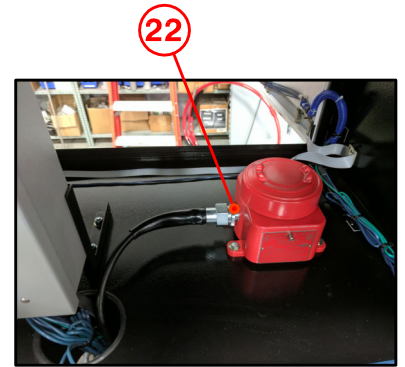

T7204-12CNG50W LOCATION DIAGRAM / MAINTENANCE BULLETIN

LOWER ENCLOSURE FRONT

UPPER ENCLOSURE INTERIOR

LOWER ENCLOSURE REAR

**LOWER ENCLOSURE REAR RIGHT
(FRONT RIGHT TYP.)**