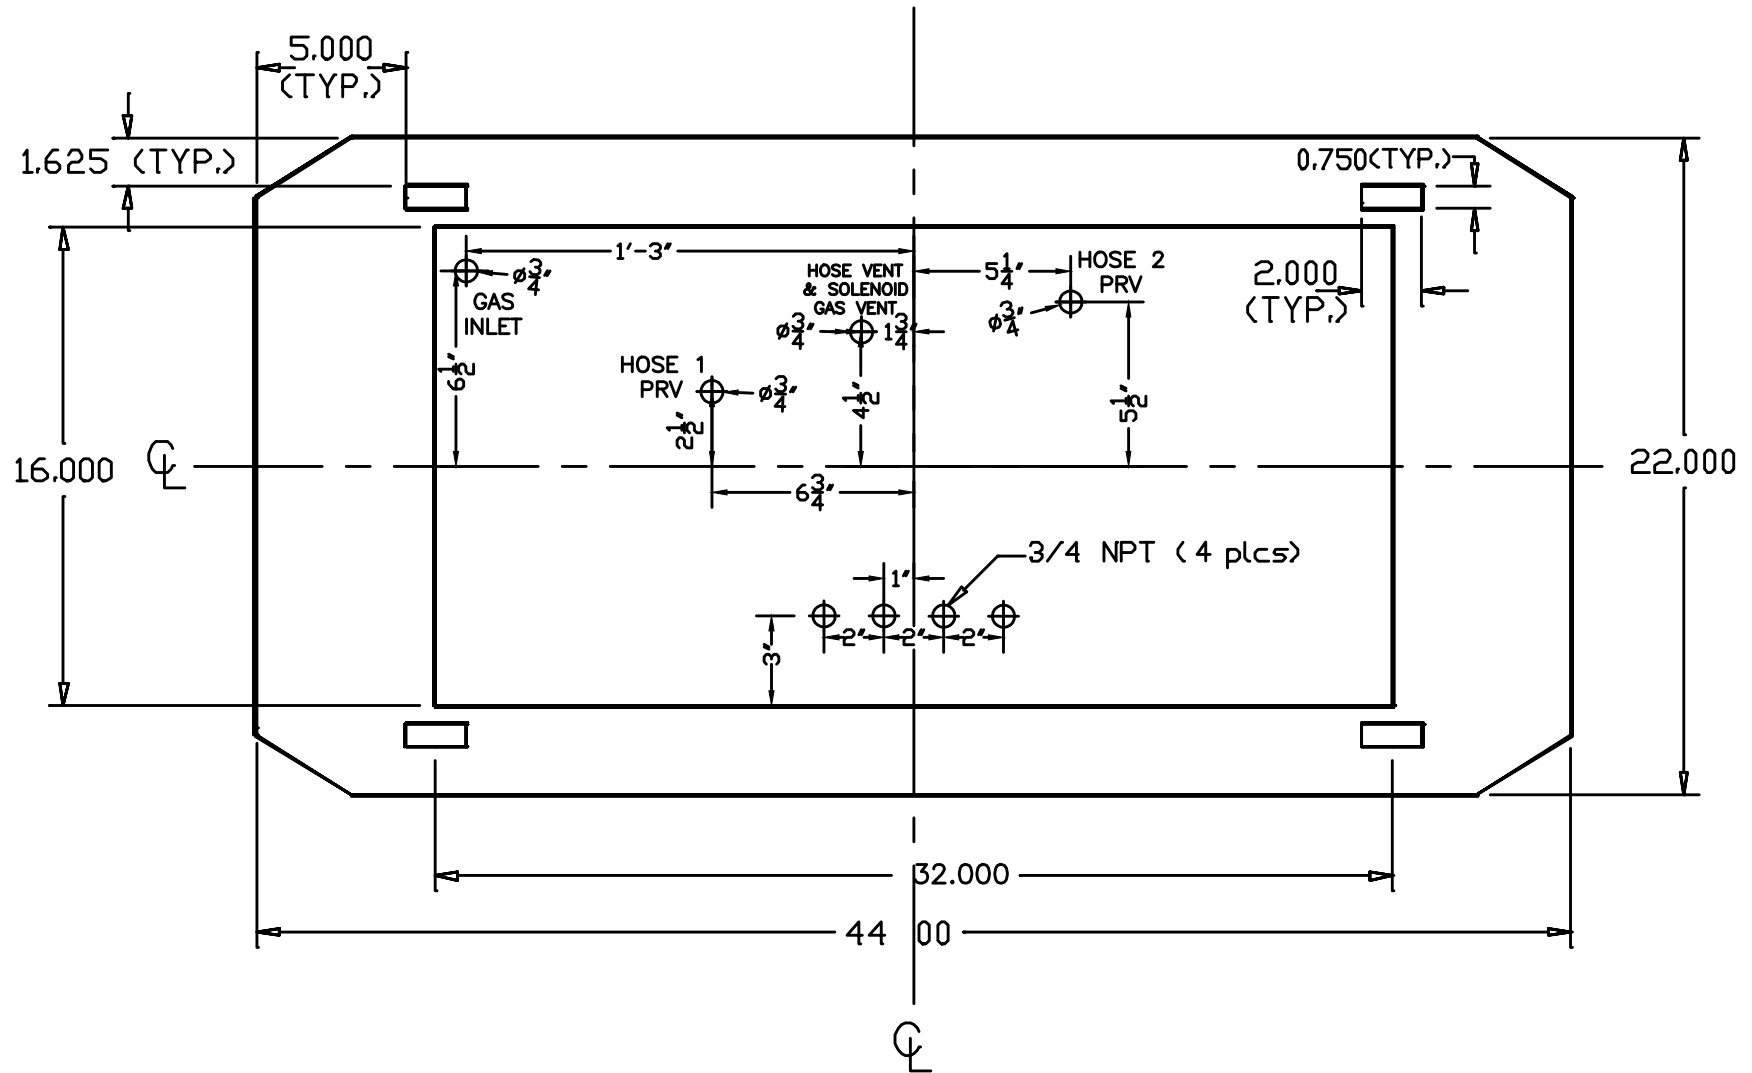

INLET AREA

TULSA GAS TECHNOLOGIES, INC.
 4809 South 101st East Avenue
 Tulsa, OK 74146
 (918) 665-2641 FAX: (918) 665-2657

MODEL:	DRAWN BY: MB	DATE
SEQUENCE -	CHECKED BY: -	5-07-19
PROGRAM: -	APPROVED BY: -	
SERIAL NO.: -	PART: -	
WORK ORDER: -	DWG. NO. TGT-T7214-12-12CNG50-W	