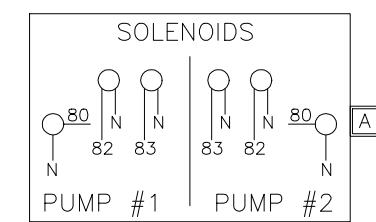

NOTE: ON TWO EXTERNAL DOORS WITH DISPLAYS WIRE STOP SWITCHES IN SERIES RED TO BLACK / BLACK TO RED

RIBBON CABLES RED IS #1
RED WIRES POSITIVE
BLACK WIRES NEGATIVE

80 TO 80 JPR FOR SINGLE METER DUAL HOSE ONLY.

MODEL:		DRAWN BY:	MB	DATE:	09-06-18
SEQUENCE:	-	CHECKED BY:	-		
PROGRAM:	-	APPROVED BY:	-		
SERIAL NO.:	-	PART:	-		
WORK ORDER:	-	DWG. NO. WIRING DIAGRAM FOR T7000 WITH			
MATERIAL:	-	ENDRESS+HAUSER METER			