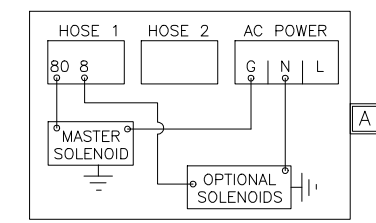

NOTE: ON TWO EXTERNAL DOORS WITH DISPLAYS WIRE STOP SWITCHES IN SERIES RED TO BLACK / BLACK TO RED

RIBBON CABLES RED IS #1
RED WIRES POSITIVE
BLACK WIRES NEGATIVE

80 TO 80 JPR FOR SINGLE METER DUAL HOSE ONLY.