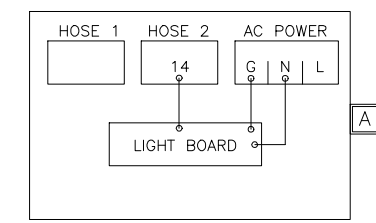

NOTE: ON TWO EXTERNAL DOORS WITH DISPLAYS WIRE STOP SWITCHES IN SERIES RED TO BLACK / BLACK TO RED

RIBBON CABLES RED IS #1
RED WIRES POSITIVE
BLACK WIRES NEGATIVE

80 TO 80 JPR FOR SINGLE METER DUAL HOSE ONLY.

MODEL:		DRAWN BY:	MB	DATE:	09-06-18
SEQUENCE:	-	CHECKED BY:	-		
PROGRAM:	-	APPROVED BY:	-		
SERIAL NO.:	-	PART:	-		
WORK ORDER:	-	DWG. NO. WIRING DIAGRAM FOR T7000 WITH			
MATERIAL:	-	ENDRESS+HAUSER METER			