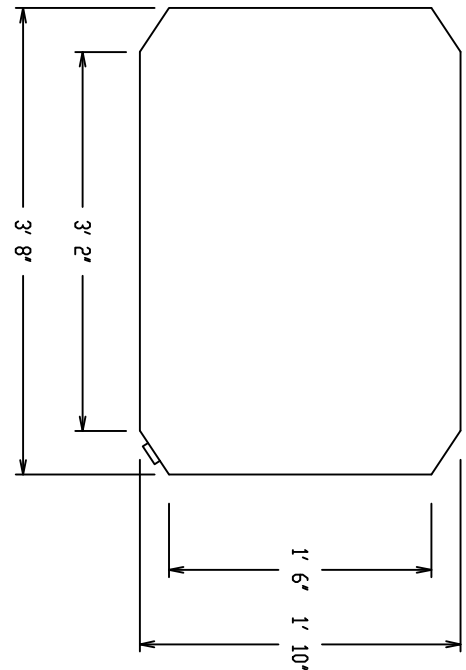

FRONT

TOP

SIDE

SERIES T7000 CABINET

TULSA GAS TECHNOLOGIES, INC.
 4809 South 101st East Avenue
 Tulsa, OK 74146
 (918) 665-2641

MODEL: TGT-7000	DRAWN BY: MB	DATE
SEQUENCE: -	CHECKED BY:	04-09-15
PROGRAM: -	APPROVED BY: -	
SERIAL NO.: -	PART NO:	
WORK ORDER: -	DWG/PART NO. T7000 BODY	
MATERIAL: COLD ROLLED STEEL		
G:\TGT Dwg's & Art\Misc\Misc. CAD dwgs		