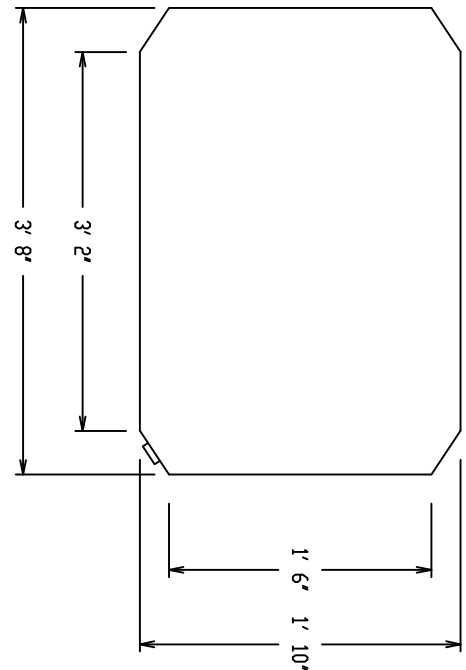

FRONT

SIDE

TOP

SERIES T7000 CABINET

TULSA GAS TECHNOLOGIES, INC.
 4809 South 101st East Avenue
 Tulsa, OK 74146
 (918) 665-2641

| | | | | |
|--|----------|--------------|------------|----------|
| MODEL: | TGT-7000 | DRAWN BY: | MB | DATE |
| SEQUENCE | - | CHECKED BY: | | 04-09-15 |
| PROGRAM: | - | APPROVED BY: | - | |
| SERIAL NO.: | - | PART NO.: | | |
| WORK ORDER: | - | DWG/PART NO. | T7000 BODY | |
| MATERIAL: COLD ROLLED STEEL | | | | |
| G:\TGT Dwg's & Art\Misc\Misc. CAD dwgs | | | | |