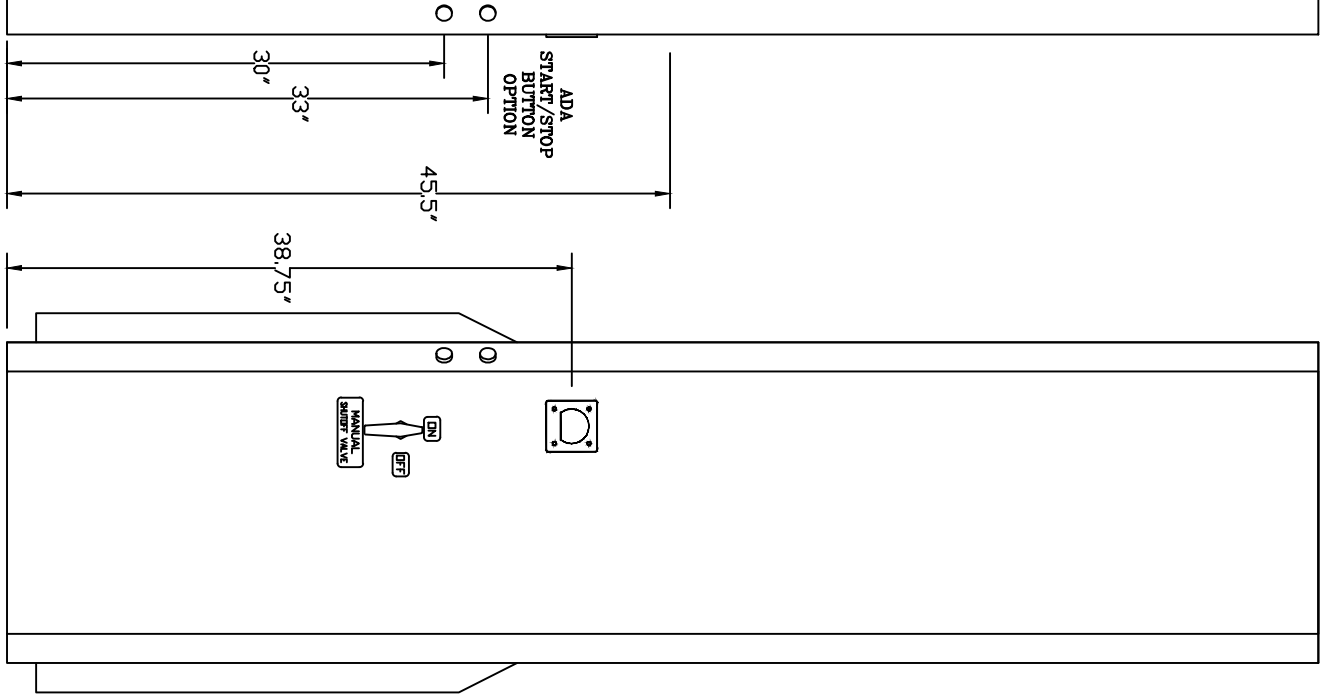

FRONT

SIDE

TOP

SERIES T7000 CABINET

TULSA GAS TECHNOLOGIES, INC.
 4809 South 101st East Avenue
 Tulsa, OK 74146
 (918) 665-2641

| | | | | |
|--|----------|--------------|------------|----------|
| MODEL: | TGT-7000 | DRAWN BY: | MB | DATE |
| SEQUENCE | - | CHECKED BY: | | 04-09-15 |
| PROGRAM: | - | APPROVED BY: | - | |
| SERIAL NO.: | - | PART NO.: | | |
| WORK ORDER: | - | DWG/PART NO. | T7000 BODY | |
| MATERIAL: COLD ROLLED STEEL | | | | |
| G:\TGT Dwg's & Art\Misc\Misc. CAD dwgs | | | | |