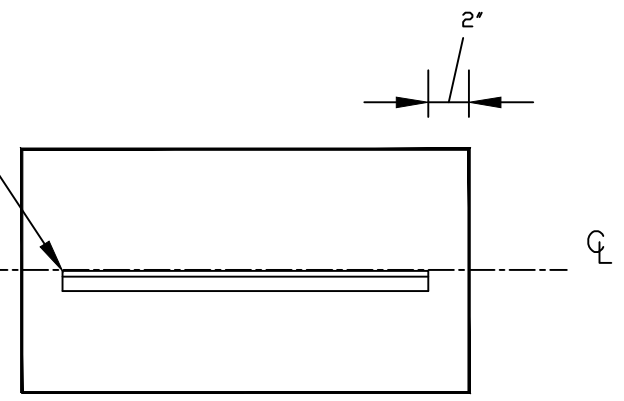

TOP

10 GAUGE

SIDE

1" x 1" Angle welded on each end.

END

TULSA GAS TECHNOLOGIES, INC.
 4809 South 101st East Avenue
 Tulsa, OK 74146
 (918) 665-2641 FAX: (918) 665-2657

MODEL:	DRAWN BY: MB	DATE
SEQUENCE -	CHECKED BY: -	03-03-10
PROGRAM: -	APPROVED BY: -	
SERIAL NO.: -	PART: -	
WORK ORDER: -	DWG. NO. ISLAND BOX 03-03-10	