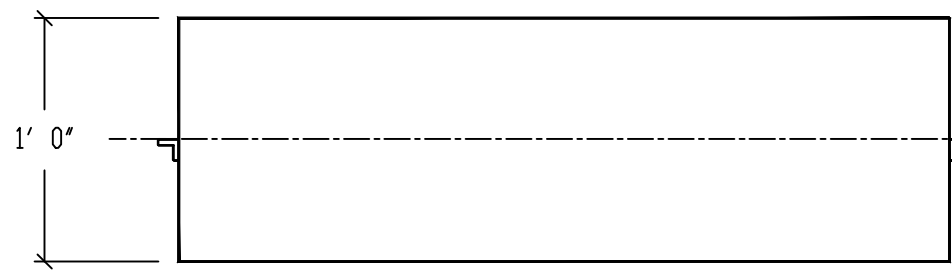

TOP

10 GAUGE

SIDE

1" x 1" Angle welded on each end.

END

TULSA GAS TECHNOLOGIES, INC.
 4809 South 101st East Avenue
 Tulsa, OK 74146
 (918) 665-2641 FAX: (918) 665-2657

MODEL:	DRAWN BY: MB	DATE
SEQUENCE -	CHECKED BY: -	03-03-10
PROGRAM: -	APPROVED BY: -	
SERIAL NO.: -	PART: -	
WORK ORDER: -	DWG. NO. ISLAND BOX 03-03-10	