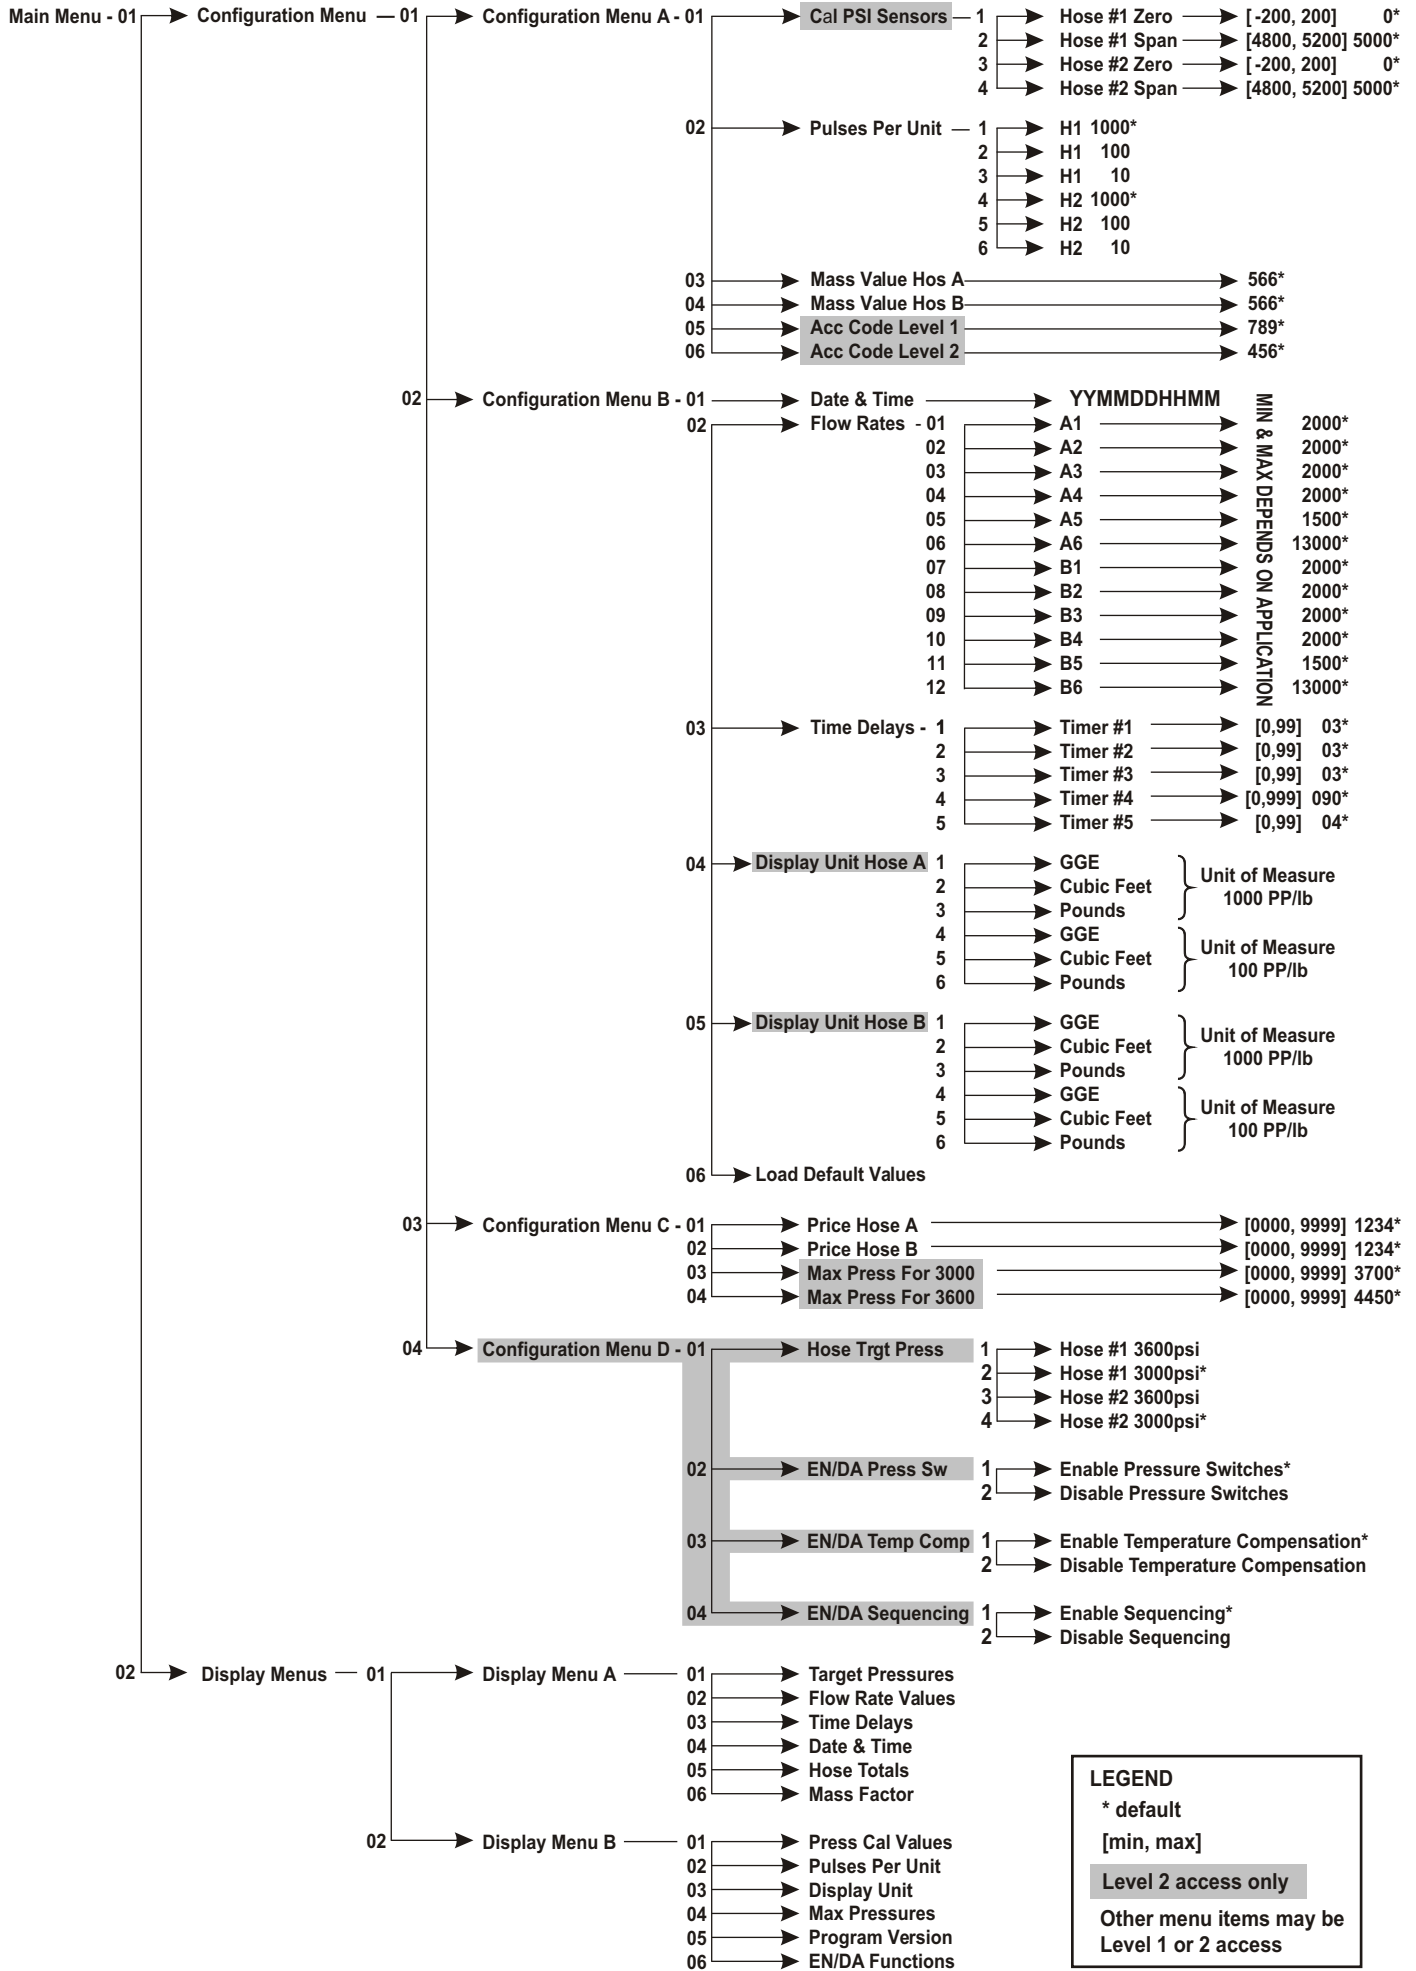

# TULSA GAS TECHNOLOGIES MODEL 7000 DISPENSER PROGRAMMING OPTIONS MAP

**LEGEND**  
 \* default  
 [min, max]  
 Level 2 access only  
 Other menu items may be Level 1 or 2 access