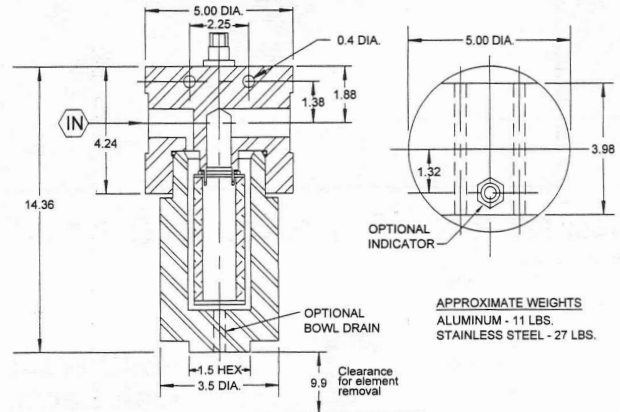

TGT 8500 SERIES FILTERS

Up To 6,000 PSI

10 - GPM Size / 233 Element

16 - GPM Size / 234 Element

24 - GPM Size / 284 Element

35 - GPM Size / 285 Element

50 - GPM Size / 286 Element

Pressure Specification

Housing	A	S	G
Material	Aluminum	303 SS	316 SS
Operating (psi)	5,000	6,000	6,000
Proof (psi)	7,500	9,000	9,000
Burst (psi)	20,000	24,000	24,000

FLOW DATA (PRESSURE DROP vs. FLOW)