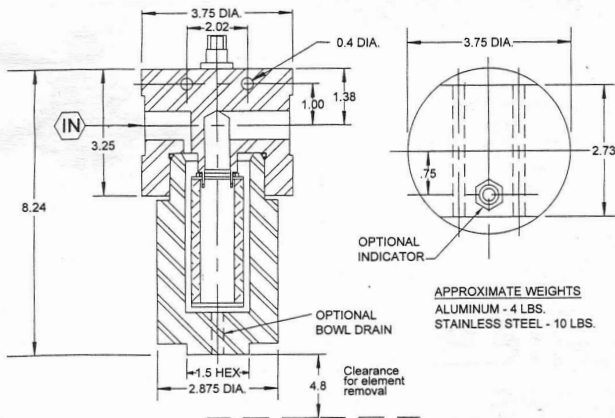

TGT 8500 SERIES FILTERS

Up To 6,000 PSI

10 - GPM Size / 233 Element

16 - GPM Size / 234 Element

24 - GPM Size / 284 Element

35 - GPM Size / 285 Element

50 - GPM Size / 286 Element

Pressure Specification

Housing	A	S	G
Material	Aluminum	303 SS	316 SS
Operating (psi)	5,000	6,000	6,000
Proof (psi)	7,500	9,000	9,000
Burst (psi)	20,000	24,000	24,000

FLOW DATA (PRESSURE DROP vs. FLOW)