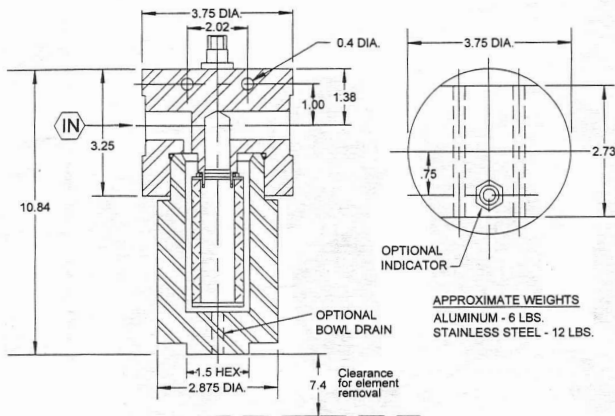

TGT 8500 SERIES FILTERS

Up To 6,000 PSI

10 - GPM Size / 233 Element

16 - GPM Size / 234 Element

24 - GPM Size / 284 Element

35 - GPM Size / 285 Element

50 - GPM Size / 286 Element

Pressure Specification

Housing	A	S	G
Material	Aluminum	303 SS	316 SS
Operating (psi)	5,000	6,000	6,000
Proof (psi)	7,500	9,000	9,000
Burst (psi)	20,000	24,000	24,000

FLOW DATA (PRESSURE DROP vs. FLOW)