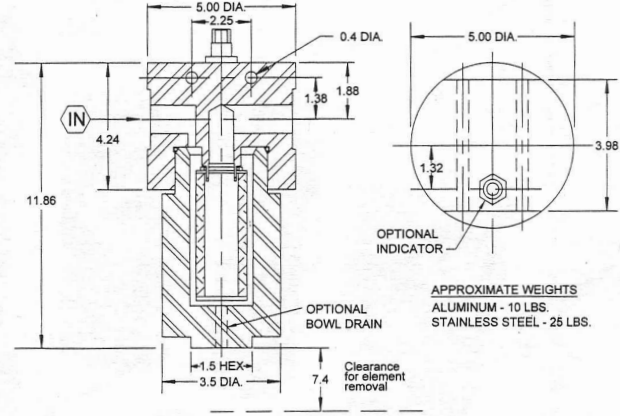

TGT 8500 SERIES FILTERS

Up To 6,000 PSI

10 - GPM Size / 233 Element

16 - GPM Size / 234 Element

24 - GPM Size / 284 Element

35 - GPM Size / 285 Element

50 - GPM Size / 286 Element

Pressure Specification

Housing	A	S	G
Material	Aluminum	303 SS	316 SS
Operating (psi)	5,000	6,000	6,000
Proof (psi)	7,500	9,000	9,000
Burst (psi)	20,000	24,000	24,000

FLOW DATA (PRESSURE DROP vs. FLOW)