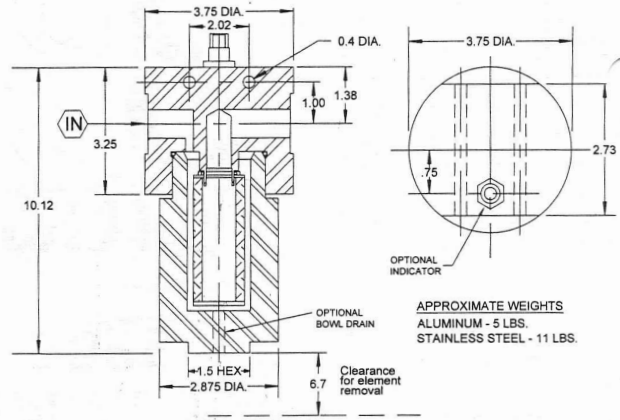

TGT 8500 SERIES FILTERS

Up To 6,000 PSI

10 - GPM Size / 233 Element

16 - GPM Size / 234 Element

24 - GPM Size / 284 Element

35 - GPM Size / 285 Element

50 - GPM Size / 286 Element

Pressure Specification

Housing	A	S	G
Material	Aluminum	303 SS	316 SS
Operating (psi)	5,000	6,000	6,000
Proof (psi)	7,500	9,000	9,000
Burst (psi)	20,000	24,000	24,000

FLOW DATA (PRESSURE DROP vs. FLOW)