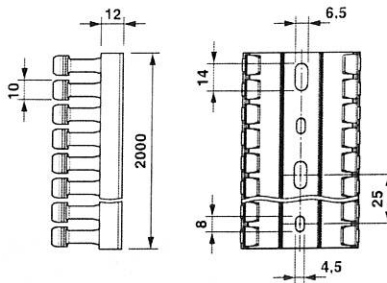

#### Dimensions

Length (b)	2000 mm
Width (a)	25 mm
Height	25 mm

### Dimensions

Diameter	25.00 mm
----------	----------

## Drawings

Dimensional drawing

Base perforation according to DIN EN 50085