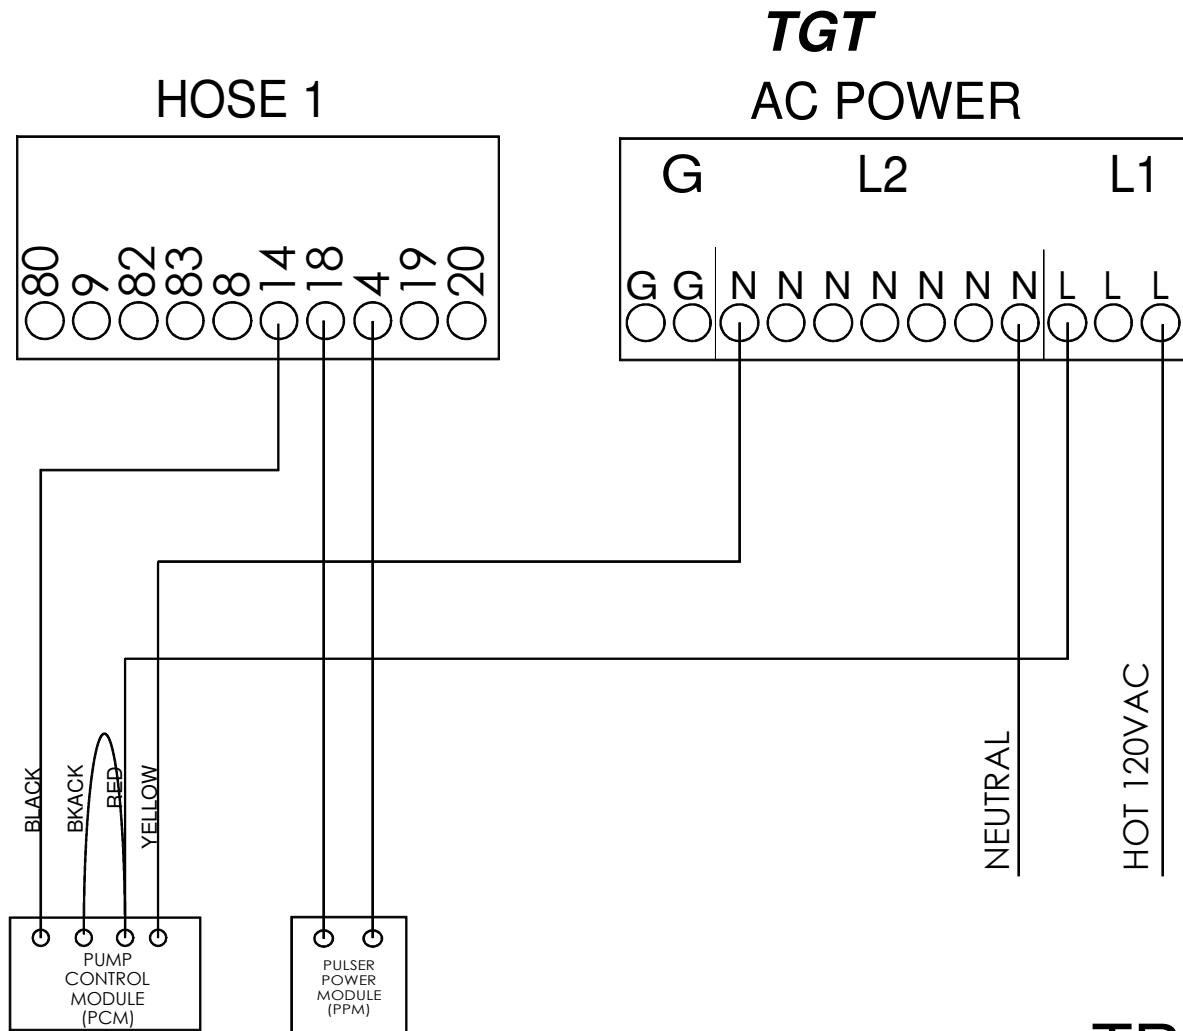

Tulsa Gas Tech, Inc MODEL 7000 Wiring Diagram to TRAK FUEL MANAGEMENT

TRAK

#8 is reset complete

TRAK SENTRY VI

 TULSA GAS TECHNOLOGIES, INC. 4809 South 101 East Ave. TULSA, OK 74146 918-665-2641 FAX : 918-665-2657	DATE: 05/25/07	REV.
	DESIGNED BY: C. SEWELL	CHECKED BY:
	DRAWN BY: C.R.S.	SCALE: NONE
	DWG. NO.: T7000-TRAK.dcd	SHEET NO. OF