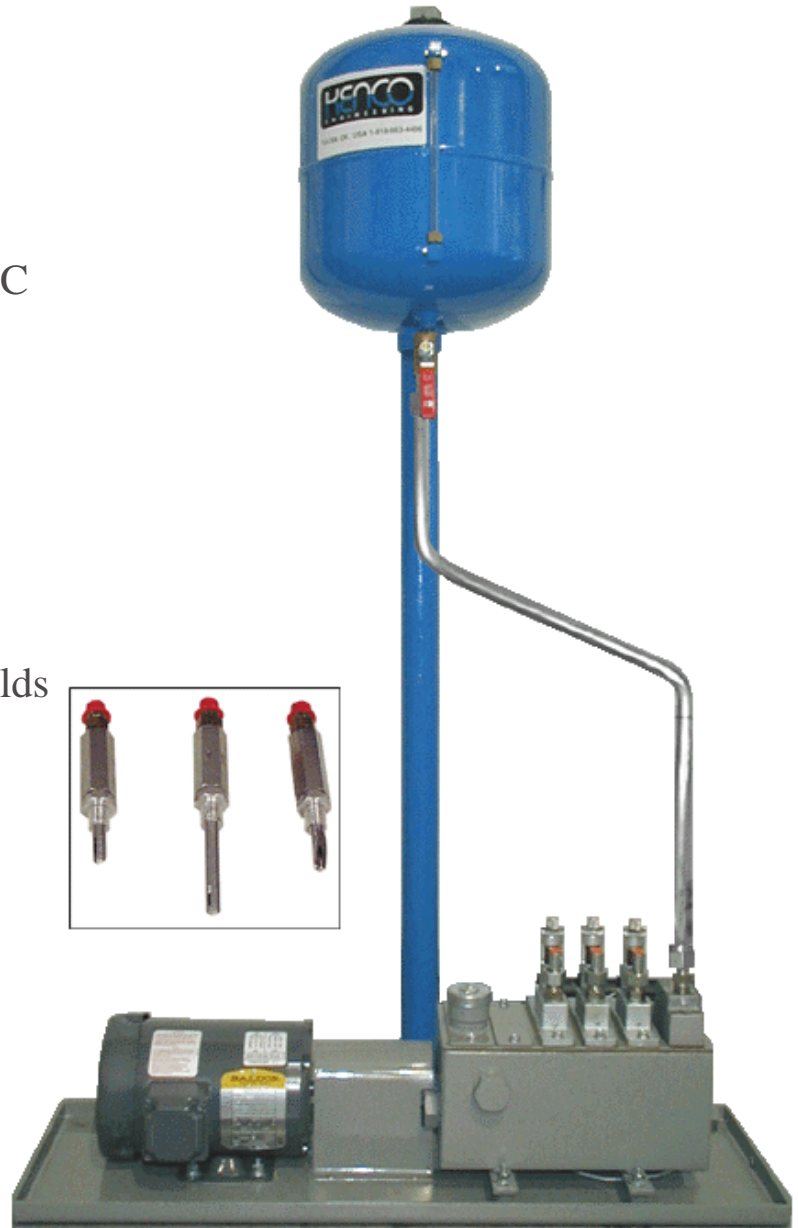

Remote Lubricator TCM Mini Lube

Features

- Adjustable Oil Flow Rates
- Stage 1, 2, 3 Quill Checks
- 5 Gallon Day Tank
- Class 1 Div 2 Area Motor TEFC

Benefits

- Extended Packing Life
- Extended Ring Life
- Extended Rider Band Life
- Extended Time between Rebuilds

TULSA GAS TECHNOLOGIES

4809 South 101 East Avenue • Tulsa, Oklahoma 74146
(918) 665-2641 • FAX: (918) 665-2657 • www.tulsagastech.com

**MADE IN
THE U.S.A.**