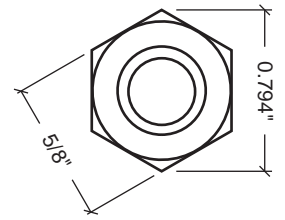

1/4" NPTF
 OUTSIDE DIAM. 0540"
 THREADS / INCH 18

	TULSA GAS TECHNOLOGIES, INC. 4809 SOUTH 101st EAST AVE. TULSA, OK 74146 918-665-2641 FAX : 918-665-2657	DATE: 4/30/03	REV. 1
		DESIGNED BY: C. SEWELL	CHECKED BY:
		DRAWN BY: C.R.S.	SCALE: NONE
		DWG. NO. 3inch probe.dcd	SHEET NO. OF