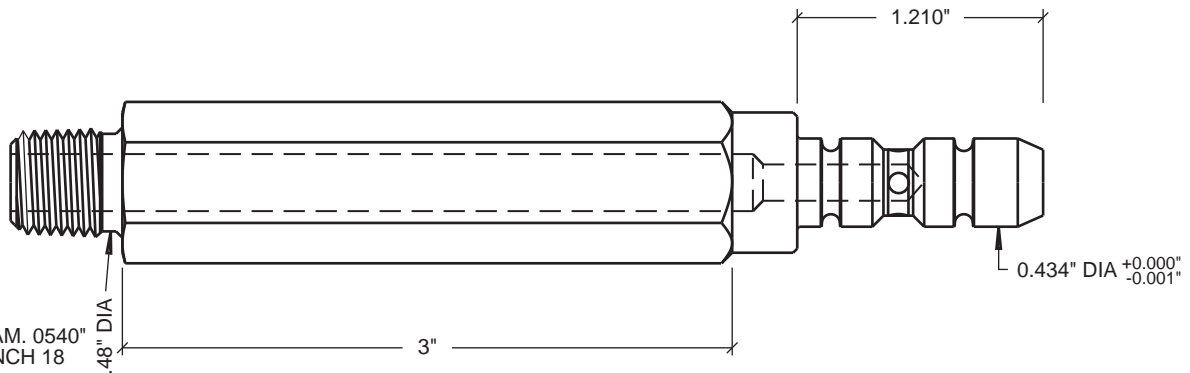

1/4" NPTF
 OUTSIDE DIAM. 0540"
 THREADS / INCH 18

	TULSA GAS TECHNOLOGIES, INC. 4809 SOUTH 101st EAST AVE. TULSA, OK 74146 918-665-2641 FAX : 918-665-2657	DATE: 4/30/03	REV. 1
		DESIGNED BY: C. SEWELL	CHECKED BY:
		DRAWN BY: C.R.S.	SCALE: NONE
		DWG. NO. 3inch probe.dcd	SHEET NO. OF