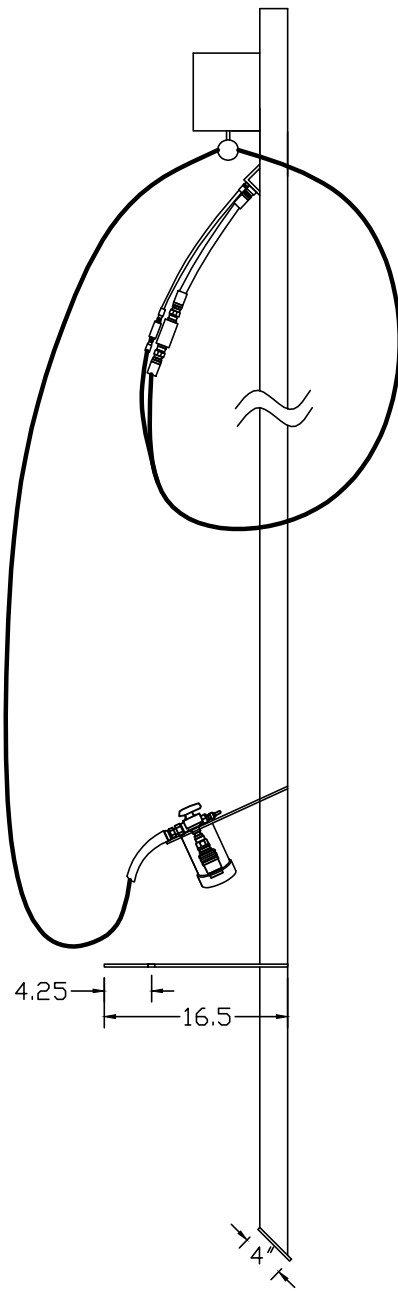

K RAIL FRONT VIEW

K RAIL SIDE VIEW

TULSA GAS TECHNOLOGIES, INC.
 4809 South 101st East Avenue
 Tulsa, OK 74146
 (918) 665-2641 FAX: (918) 665-2657

MODEL:	DRAWN BY:	DATE:
SEQUENCE -	MB	01-16-23
PROGRAM -	CHECKED BY: -	
SERIAL NO.: -	APPROVED BY: -	
WORK ORDER: -	PART: -	
MATERIAL: -	DWG. NO. TGT-ST610ST	