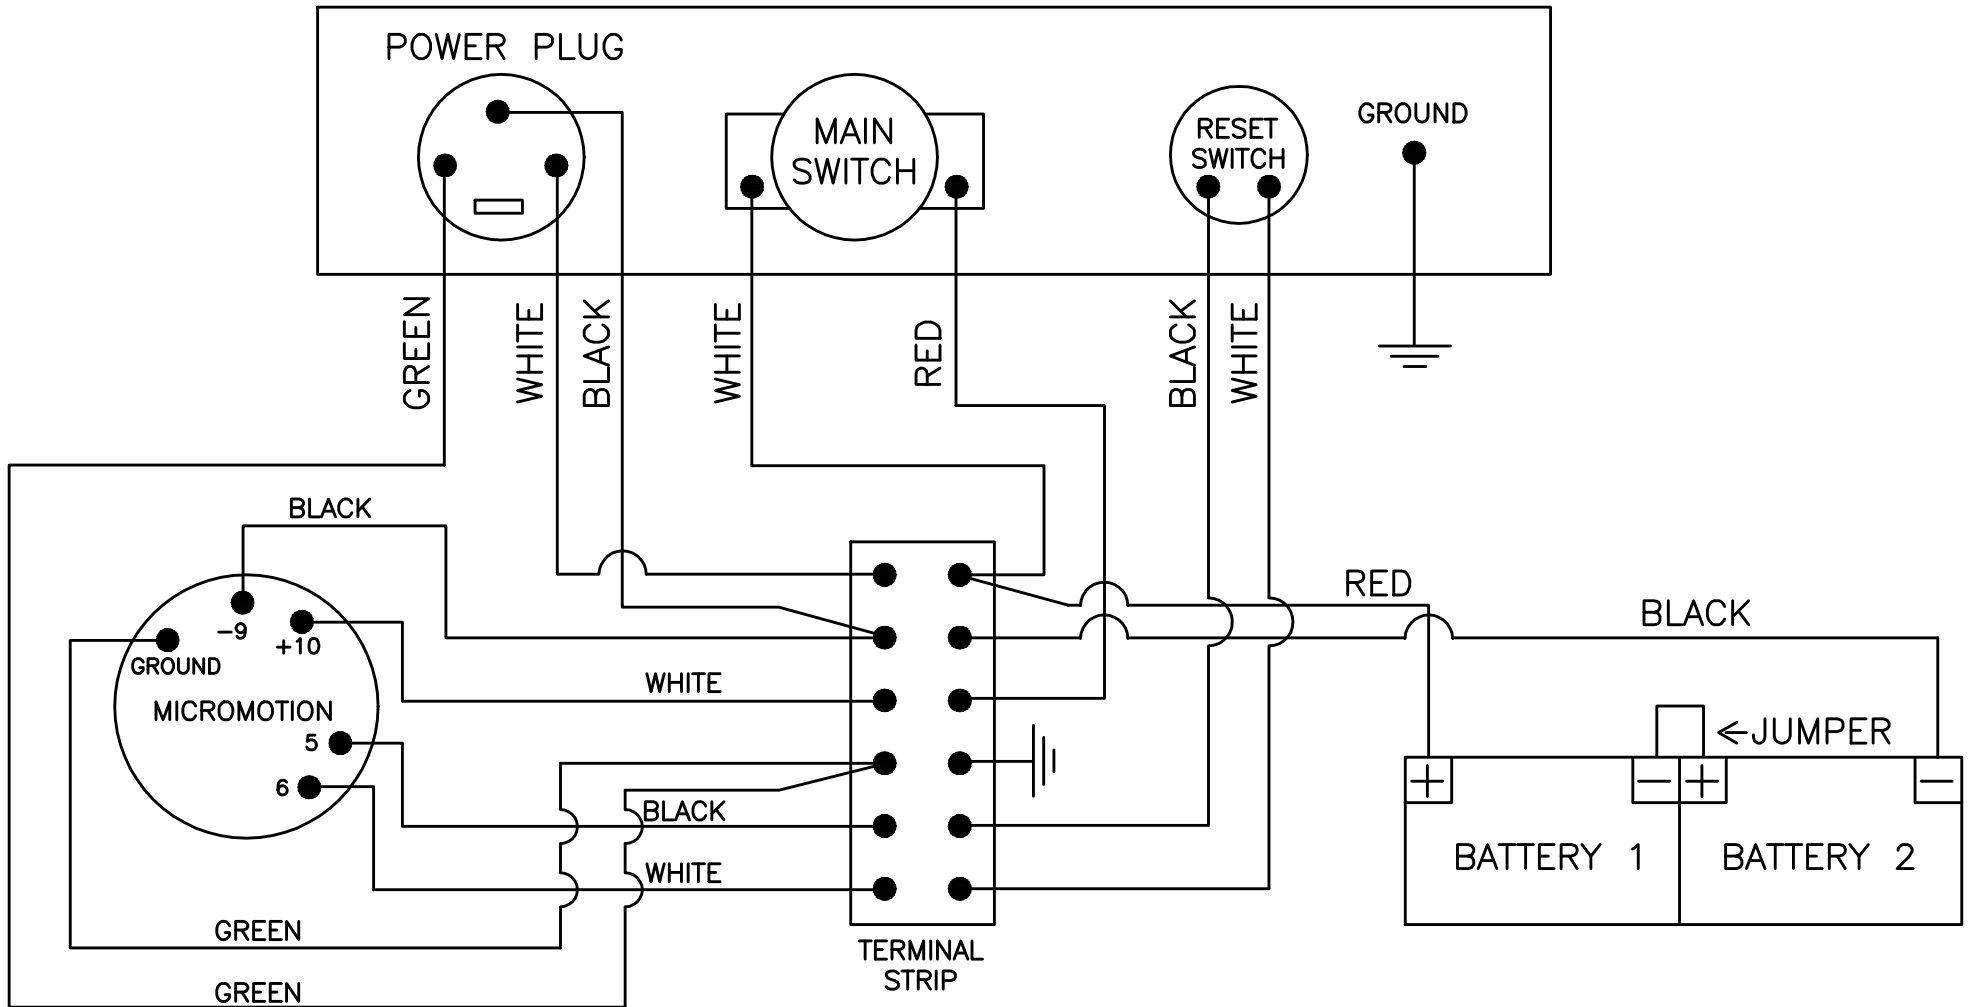

PANEL BACK VIEW

GROUNDS GO TO BATTERY BOX STUD.

ADD A GROUND WIRE FROM THE BATTERY BOX TO THE LID.

TULSA GAS TECHNOLOGIES, INC.
 4809 South 101st East Avenue
 Tulsa, OK 74146
 (918) 665-2641 FAX: (918) 665-2657

MODEL:	DRAWN BY:	DATE
SEQUENCE -	MB FOR J.A.L.	02-03-10
PROGRAM: -	CHECKED BY: -	
SERIAL NO.: -	APPROVED BY: -	
WORK ORDER: -	PART: -	
	DWG. NO. PROVER WIRING 02-03-10	