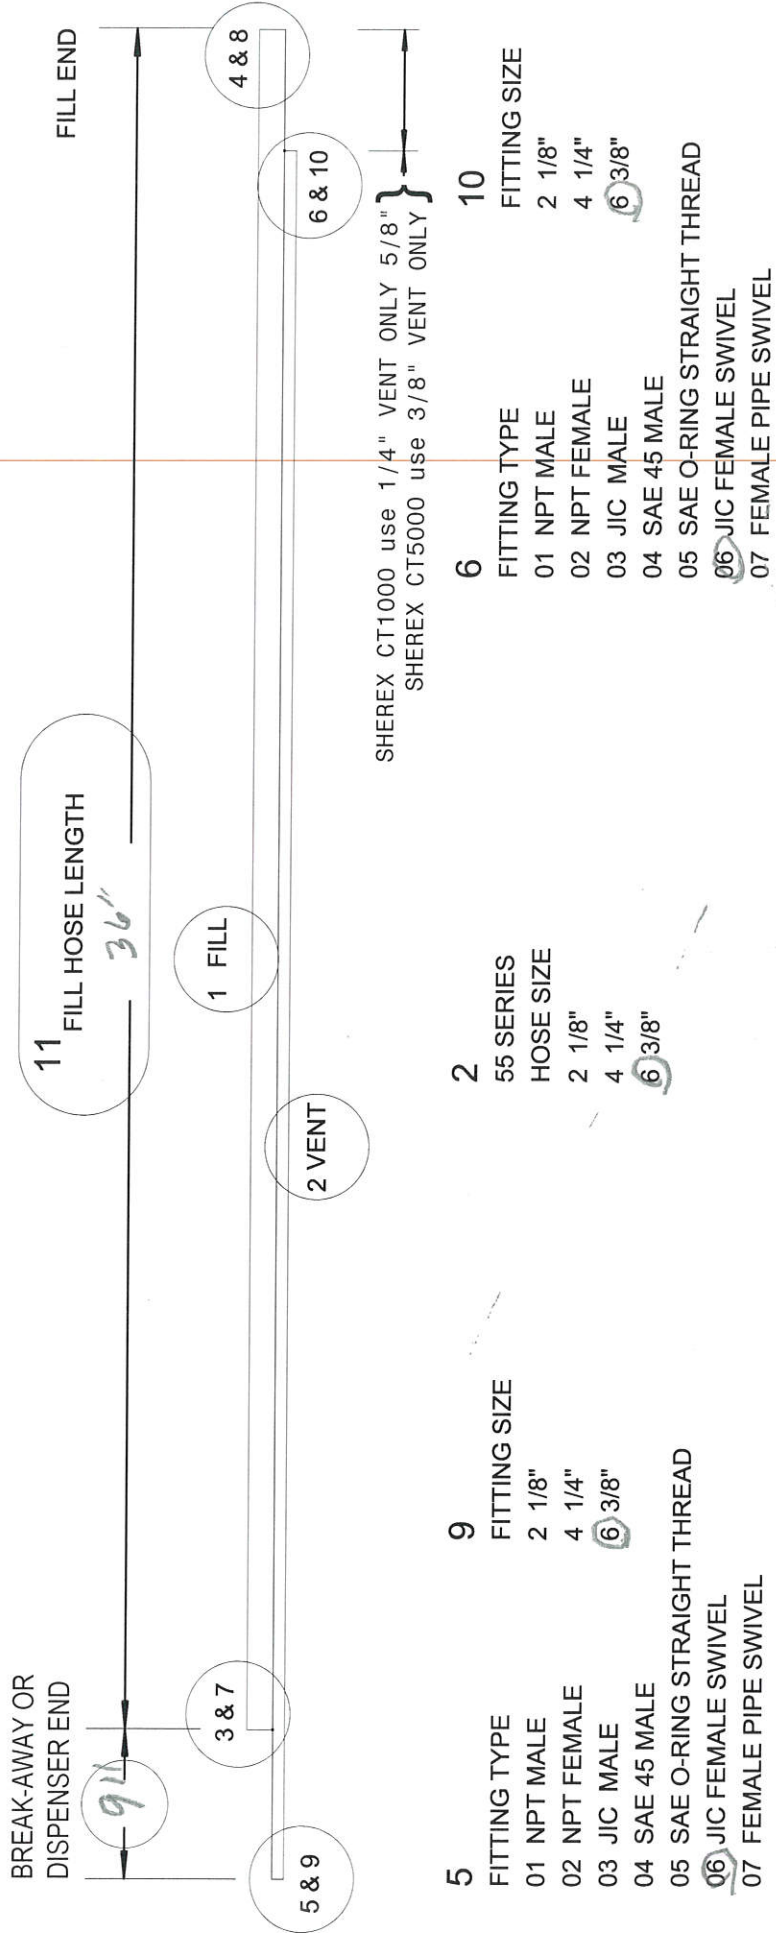

0.01

- 3** FITTING TYPE  
01 NPT MALE  
02 NPT FEMALE  
03 JIC MALE  
04 SAE 45 MALE  
05 SAE O-RING STRAIGHT THREAD  
06 JIC FEMALE SWIVEL  
07 FEMALE PIPE SWIVEL
- 7** FITTING SIZE  
4 1/4"  
6 3/8"  
8 1/2"  
10 5/8"  
12 3/4"
- 4** FITTING TYPE  
01 NPT MALE  
02 NPT FEMALE  
03 JIC MALE  
04 SAE 45 MALE  
05 SAE O-RING STRAIGHT THREAD  
06 JIC FEMALE SWIVEL  
07 FEMALE PIPE SWIVEL
- 8** FITTING SIZE  
4 1/4"  
6 3/8"  
8 1/2"  
12 3/4"

- 5** FITTING TYPE  
01 NPT MALE  
02 NPT FEMALE  
03 JIC MALE  
04 SAE 45 MALE  
05 SAE O-RING STRAIGHT THREAD  
06 JIC FEMALE SWIVEL  
07 FEMALE PIPE SWIVEL
- 9** FITTING SIZE  
2 1/8"  
4 1/4"  
6 3/8"
- 2** 55 SERIES HOSE SIZE  
2 1/8"  
4 1/4"  
6 3/8"
- 6** FITTING TYPE  
01 NPT MALE  
02 NPT FEMALE  
03 JIC MALE  
04 SAE 45 MALE  
05 SAE O-RING STRAIGHT THREAD  
06 JIC FEMALE SWIVEL  
07 FEMALE PIPE SWIVEL
- 10** FITTING SIZE  
2 1/8"  
4 1/4"  
6 3/8"

WORK ORDER # TR14030722

**5CNG** 12 / 5CNG 6 - 06 06 / 06 06 - 12 12 / 12 12 - 36"