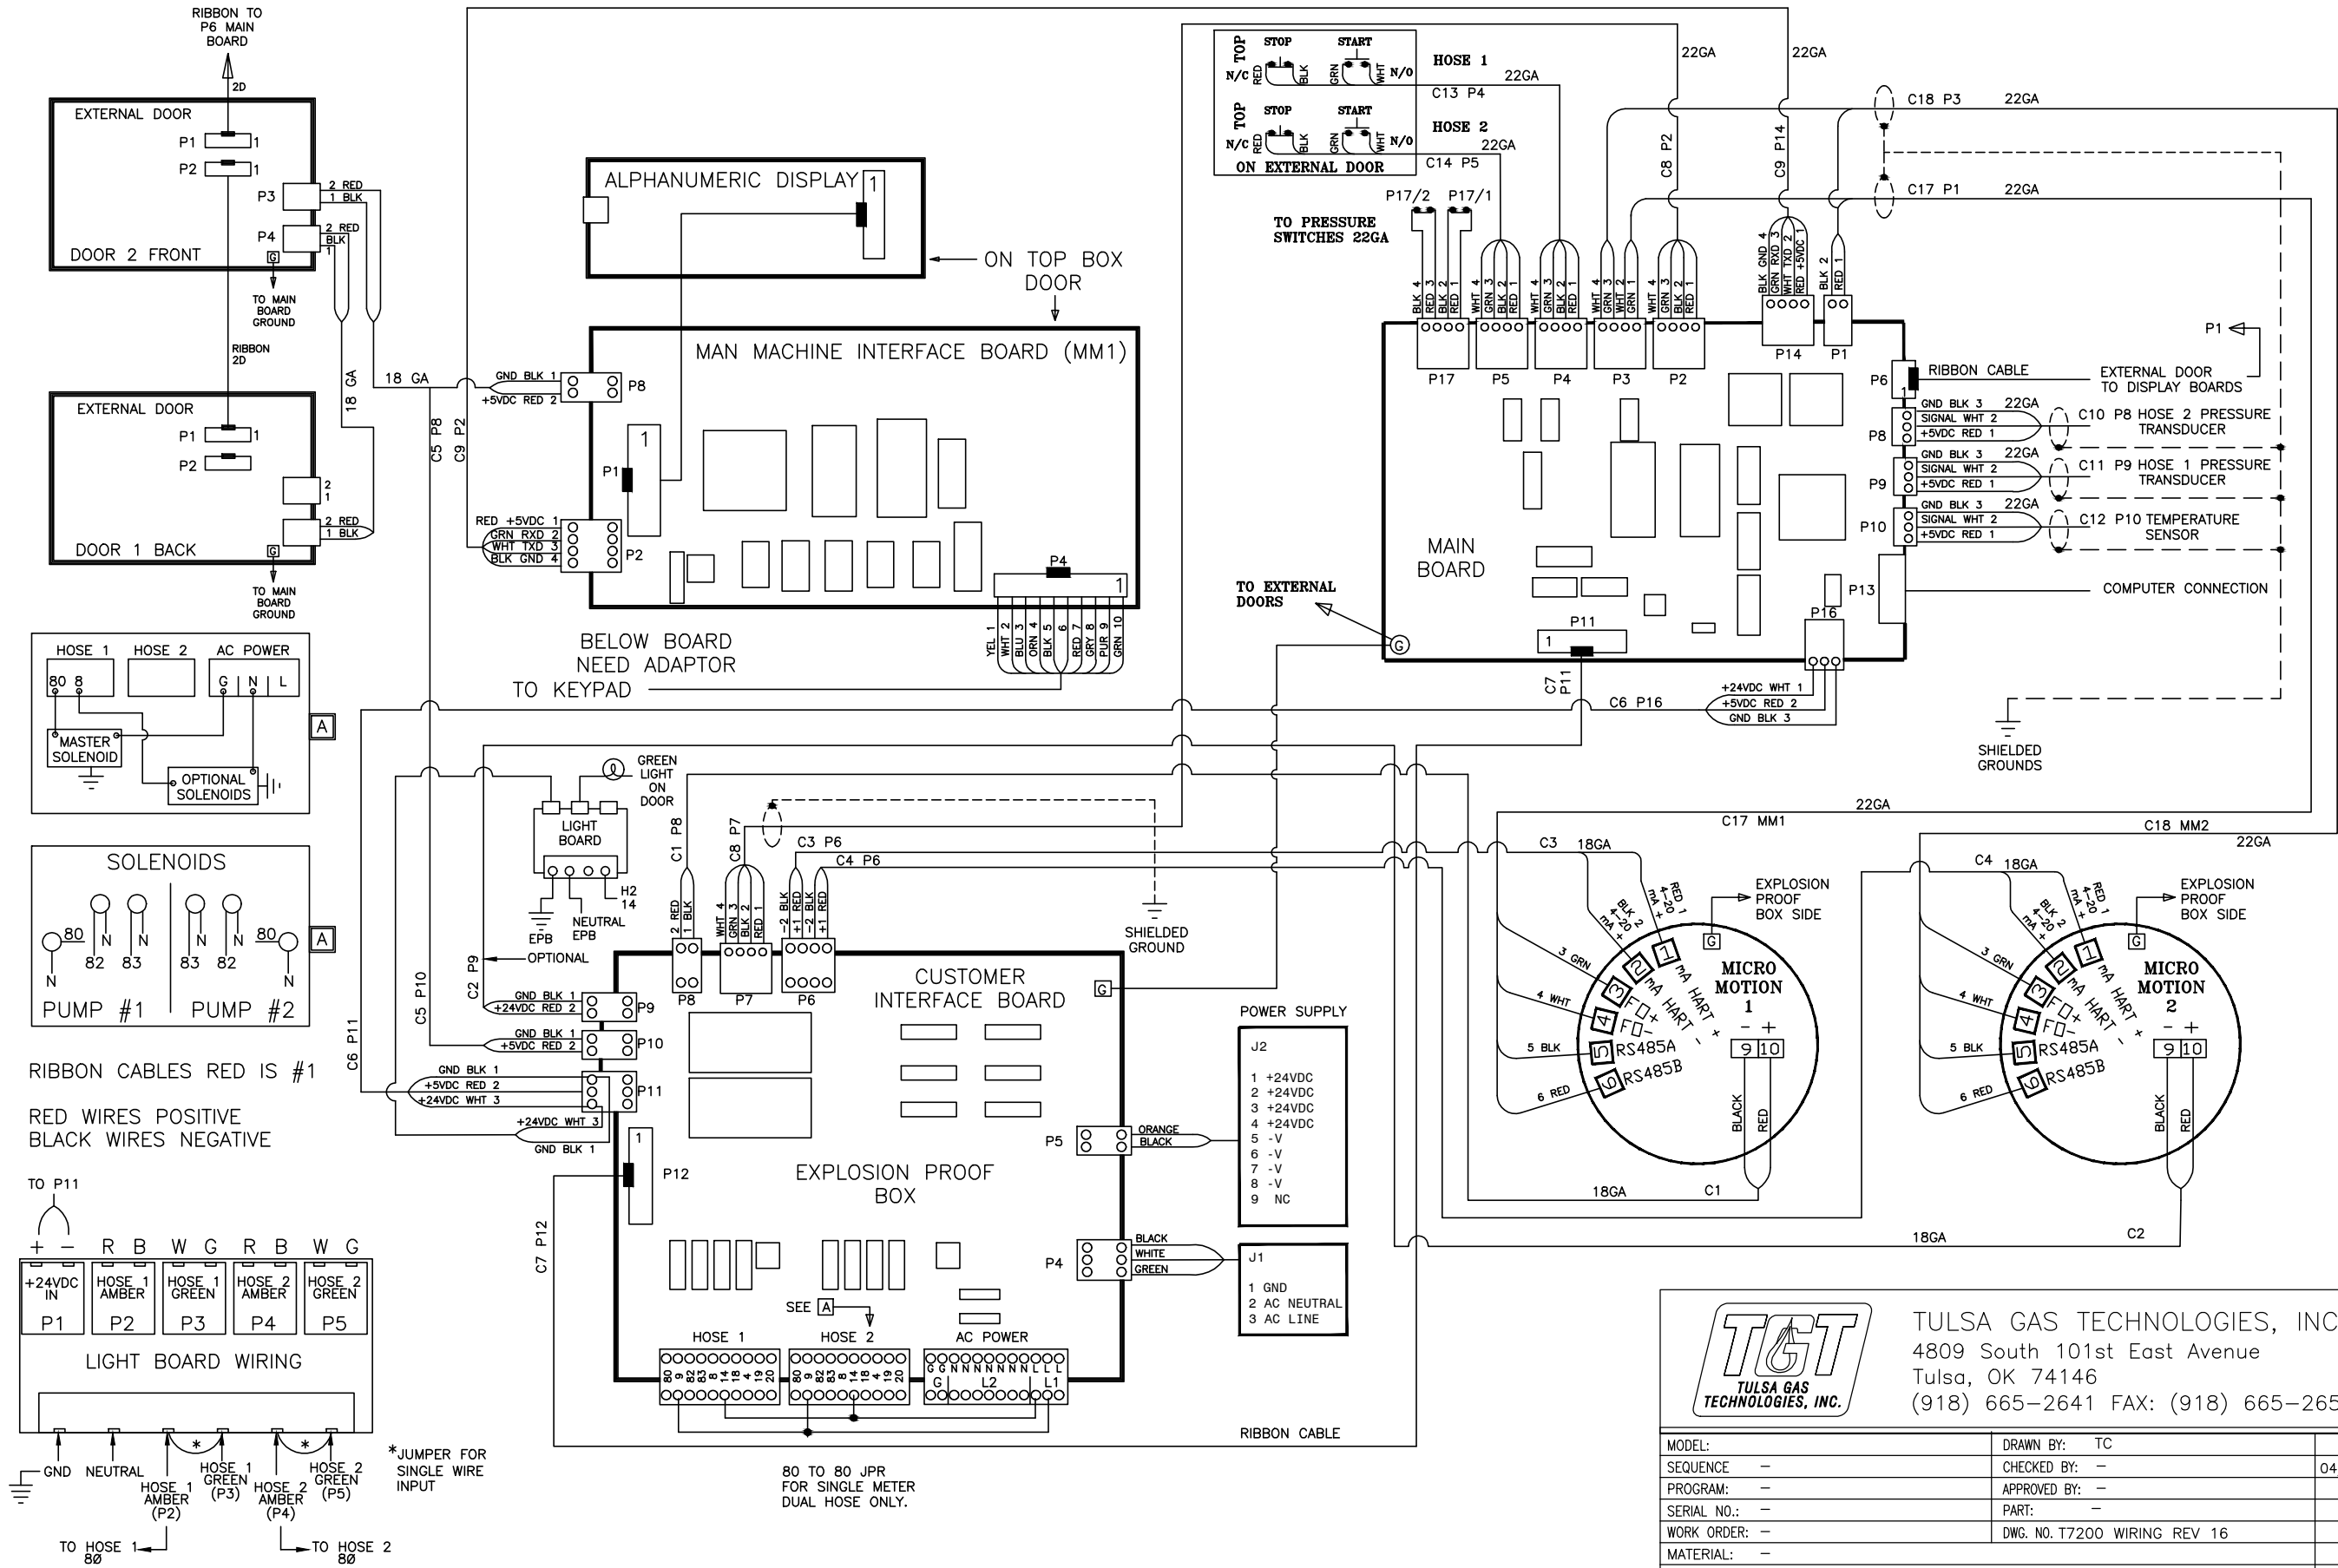

NOTE: ON TWO EXTERNAL DOORS WITH DISPLAYS
WIRE STOP SWITCHES IN SERIES
RED TO BLACK / BLACK TO RED

RIBBON CABLES RED IS #1
RED WIRES POSITIVE
BLACK WIRES NEGATIVE

BELOW BOARD
NEED ADAPTOR
TO KEYPAD

80 TO 80 JPR
FOR SINGLE METER
DUAL HOSE ONLY.

TULSA GAS TECHNOLOGIES, INC.
4809 South 101st East Avenue
Tulsa, OK 74146
(918) 665-2641 FAX: (918) 665-2657

MODEL:	DRAWN BY: TC	DATE:
SEQUENCE: -	CHECKED BY: -	04/09/19
PROGRAM: -	APPROVED BY: -	
SERIAL NO.: -	PART: -	
WORK ORDER: -	DWG. NO. T7200 WIRING REV 16	
MATERIAL: -		