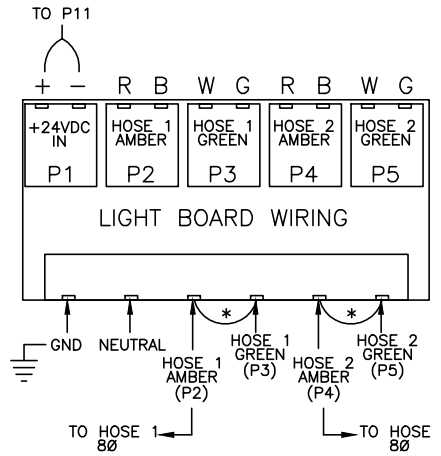

NOTE: ON TWO EXTERNAL DOORS WITH DISPLAYS
WIRE STOP SWITCHES IN SERIES
RED TO BLACK / BLACK TO RED

RIBBON CABLES RED IS #1
RED WIRES POSITIVE
BLACK WIRES NEGATIVE

BELOW BOARD
NEED ADAPTOR
TO KEYPAD

80 TO 80 JPR
FOR SINGLE METER
DUAL HOSE ONLY.