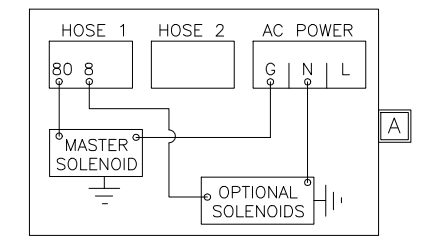

NOTE: ON TWO EXTERNAL DOORS WITH DISPLAYS
WIRE STOP SWITCHES IN SERIES
RED TO BLACK / BLACK TO RED

RIBBON CABLES RED IS #1
RED WIRES POSITIVE
BLACK WIRES NEGATIVE

80 TO 80 JPR FOR SINGLE METER
DUAL HOSE ONLY.

MODEL:		DRAWN BY:	MB
SEQUENCE:	-	CHECKED BY:	-
PROGRAM:	-	APPROVED BY:	-
SERIAL NO.:	-	PART:	-
WORK ORDER:	-	DWG. NO. T7200 WIRING REV 13	
MATERIAL:	-	ADDRESS+HAUSER METERS	
DATE:	09-09-13		

TULSA GAS TECHNOLOGIES, INC.
4809 South 101st East Avenue
Tulsa, OK 74146
918-665-2641
FAX: 918-665-2657