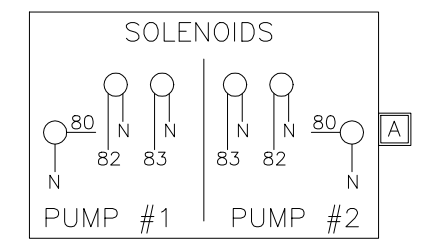

NOTE: ON TWO EXTERNAL DOORS WITH DISPLAYS
WIRE STOP SWITCHES IN SERIES
RED TO BLACK / BLACK TO RED

RIBBON CABLES RED IS #1
RED WIRES POSITIVE
BLACK WIRES NEGATIVE

80 TO 80 JPR FOR SINGLE METER
DUAL HOSE ONLY.

MODEL:		DRAWN BY:	MB
SEQUENCE:	-	CHECKED BY:	-
PROGRAM:	-	APPROVED BY:	-
SERIAL NO.:	-	PART:	-
WORK ORDER:	-	DWG. NO. T7200 WIRING REV 13	
MATERIAL:	-	ADDRESS+HAUSER METERS	
DATE:	09-09-13		

TULSA GAS TECHNOLOGIES, INC.
4809 South 101st East Avenue
Tulsa, OK 74146
918-665-2641
FAX: 918-665-2657