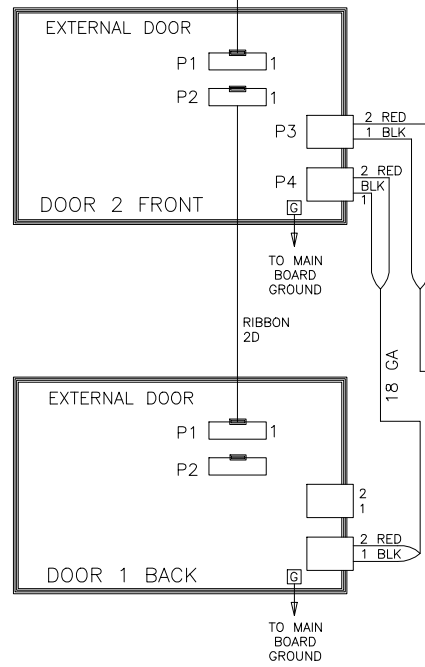

NOTE: ON TWO EXTERNAL DOORS WITH DISPLAYS
WIRE STOP SWITCHES IN SERIES
RED TO BLACK / BLACK TO RED

RIBBON CABLES RED IS #1
RED WIRES POSITIVE
BLACK WIRES NEGATIVE

80 TO 80 JPR FOR SINGLE METER
DUAL HOSE ONLY.

MODEL:		DRAWN BY:	MB
SEQUENCE:	-	CHECKED BY:	-
PROGRAM:	-	APPROVED BY:	-
SERIAL NO.:	-	PART:	-
WORK ORDER:	-	DWG. NO. T7200 WIRING REV 13	
MATERIAL:	-	ADDRESS+HAUSER METERS	
DATE:	09-09-13		

TULSA GAS TECHNOLOGIES, INC.
4809 South 101st East Avenue
Tulsa, OK 74146
918-665-2641
FAX: 918-665-2657