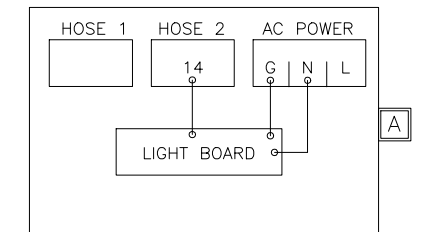

NOTE: ON TWO EXTERNAL DOORS WITH DISPLAYS
WIRE STOP SWITCHES IN SERIES
RED TO BLACK / BLACK TO RED

RIBBON CABLES RED IS #1
RED WIRES POSITIVE
BLACK WIRES NEGATIVE

80 TO 80 JPR FOR SINGLE METER
DUAL HOSE ONLY.

MODEL:		DRAWN BY:	MB
SEQUENCE:	-	CHECKED BY:	-
PROGRAM:	-	APPROVED BY:	-
SERIAL NO.:	-	PART:	-
WORK ORDER:	-	DWG. NO. T7200 WIRING REV 13	
MATERIAL:	-	ADDRESS+HAUSER METERS	
DATE:	09-09-13		

TULSA GAS TECHNOLOGIES, INC.
4809 South 101st East Avenue
Tulsa, OK 74146
918-665-2641
FAX: 918-665-2657