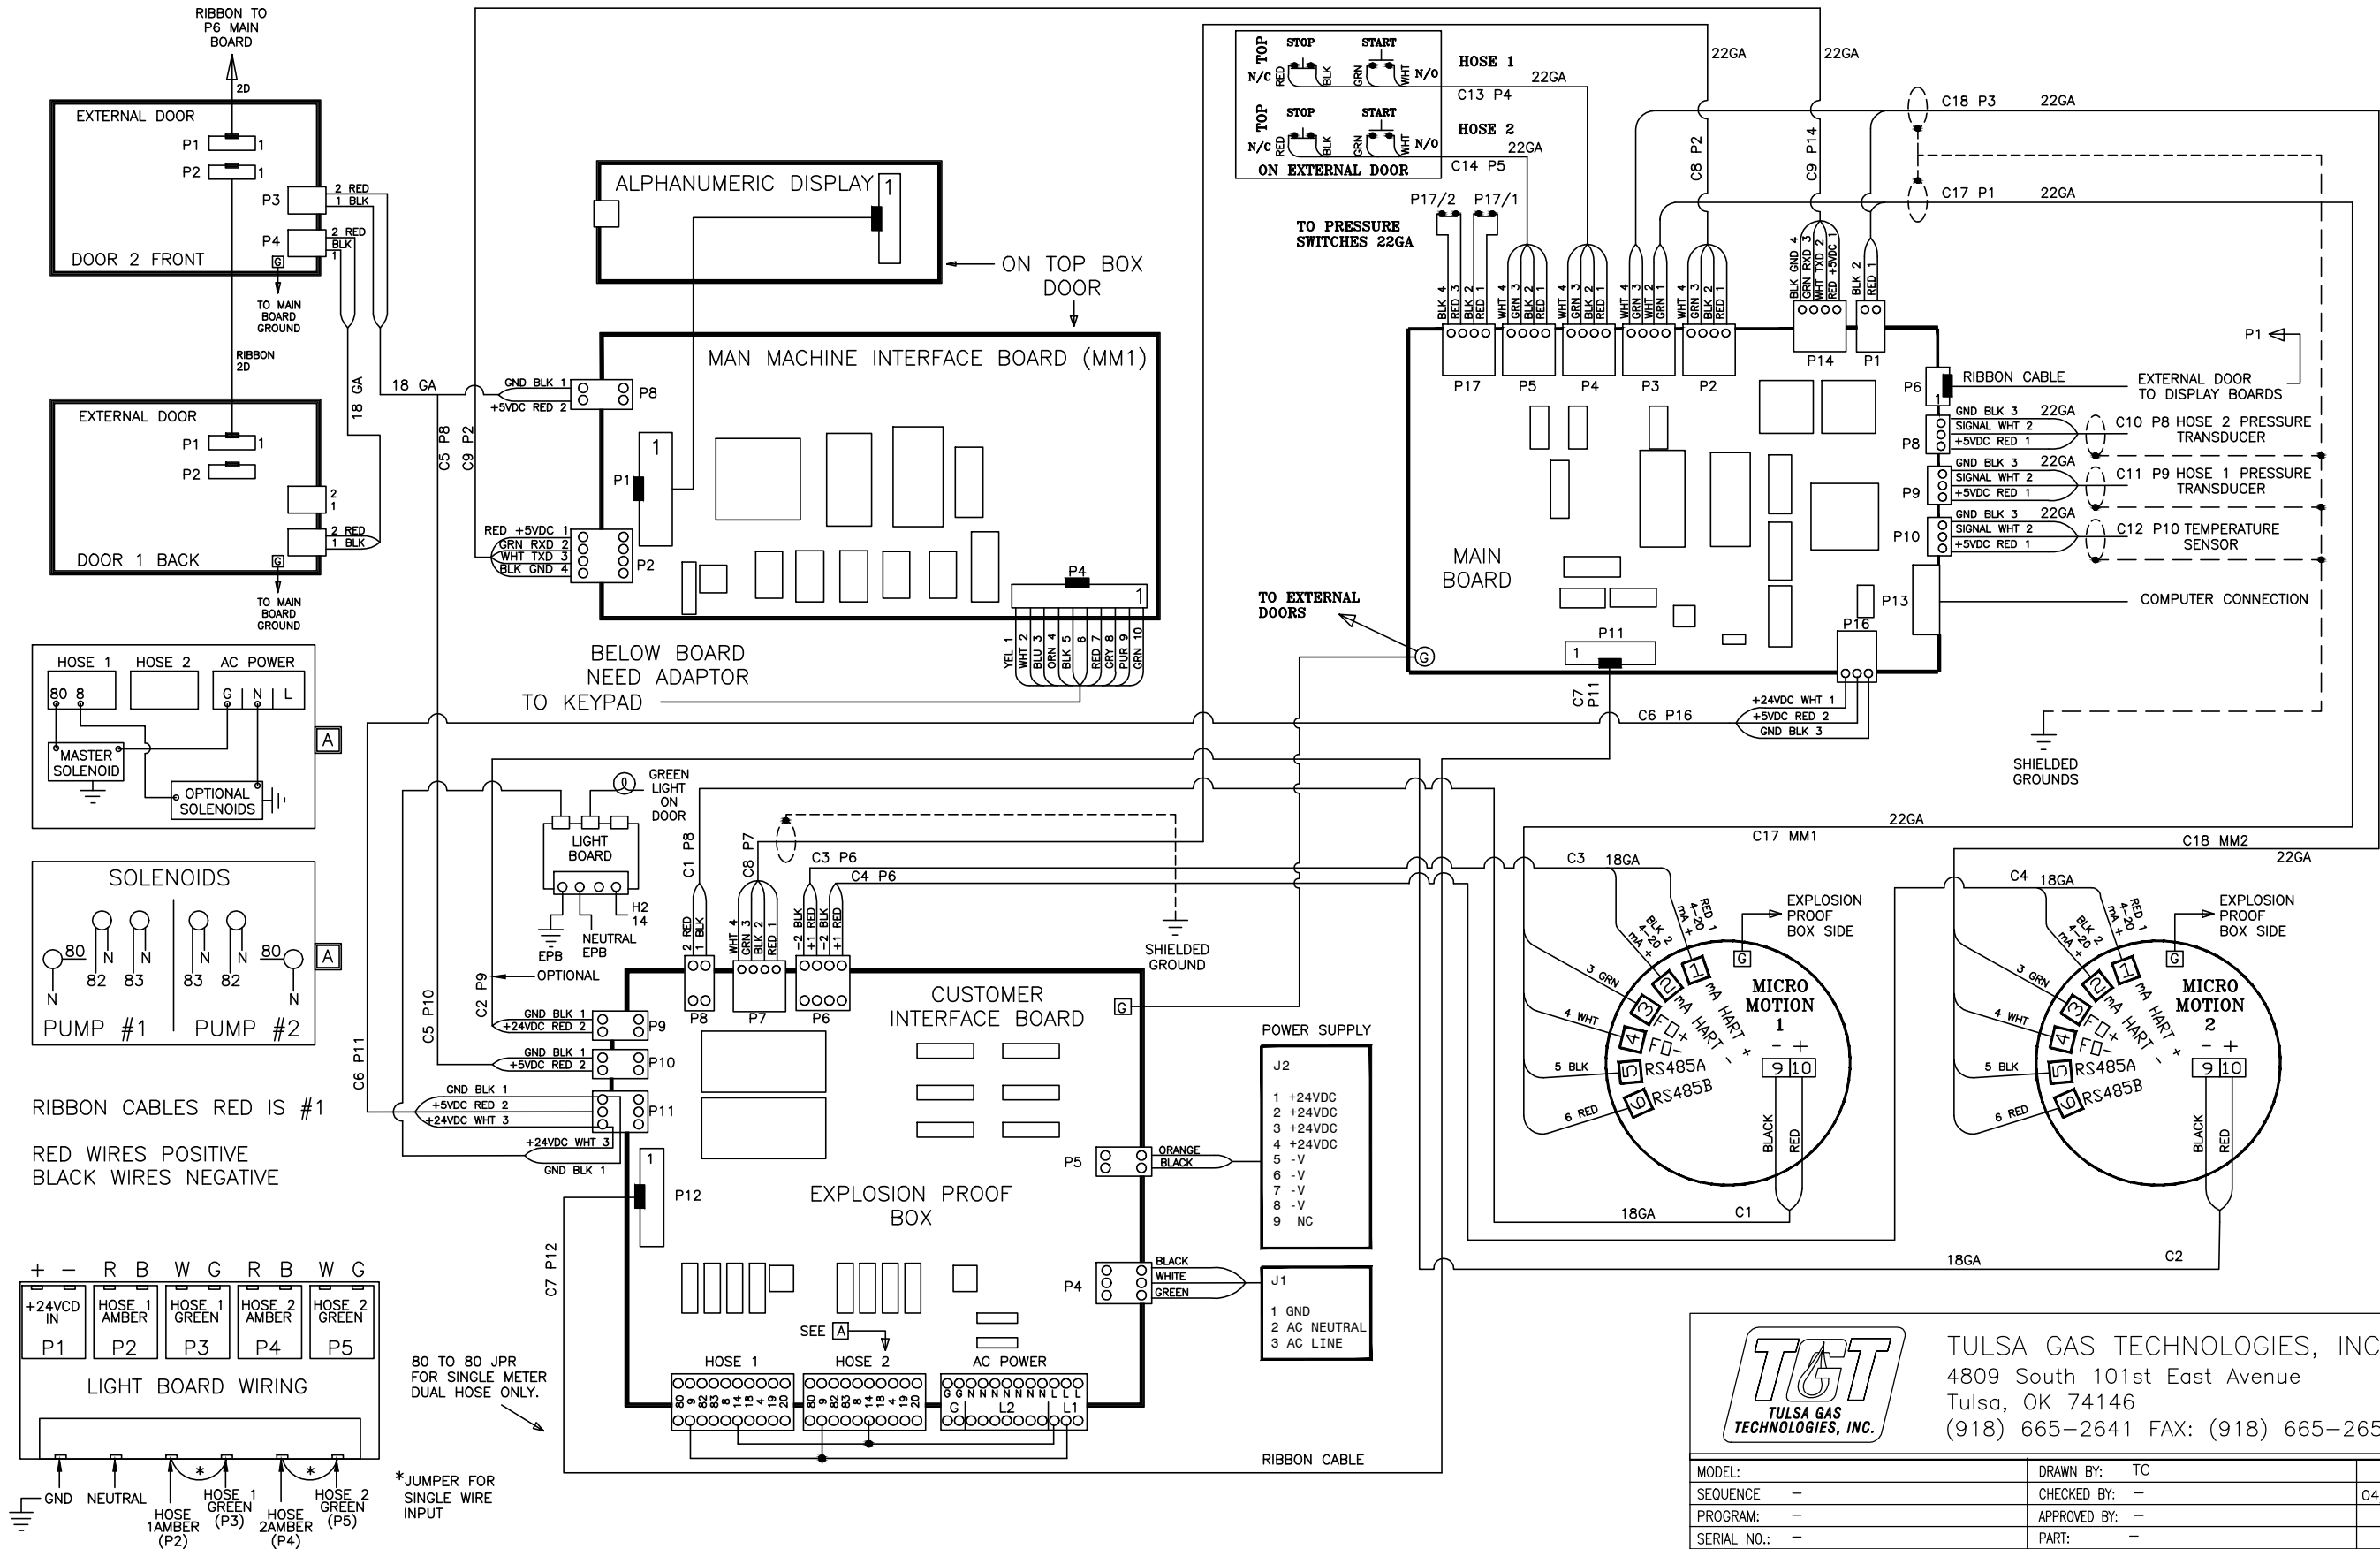

NOTE: ON TWO EXTERNAL DOORS WITH DISPLAYS
WIRE STOP SWITCHES IN SERIES
RED TO BLACK / BLACK TO RED

RIBBON CABLES RED IS #1
RED WIRES POSITIVE
BLACK WIRES NEGATIVE

80 TO 80 JPR FOR SINGLE METER DUAL HOSE ONLY.

TULSA GAS TECHNOLOGIES, INC.
4809 South 101st East Avenue
Tulsa, OK 74146
(918) 665-2641 FAX: (918) 665-2657

MODEL:	DRAWN BY: TC	DATE:
SEQUENCE: -	CHECKED BY: -	04/09/19
PROGRAM: -	APPROVED BY: -	
SERIAL NO.: -	PART: -	
WORK ORDER: -	DWG. NO. T7200 WIRING REV 16	
MATERIAL: -		