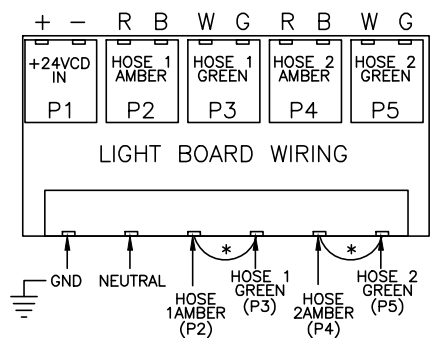

NOTE: ON TWO EXTERNAL DOORS WITH DISPLAYS
WIRE STOP SWITCHES IN SERIES
RED TO BLACK / BLACK TO RED

RIBBON CABLES RED IS #1
RED WIRES POSITIVE
BLACK WIRES NEGATIVE

80 TO 80 JPR FOR SINGLE METER DUAL HOSE ONLY.