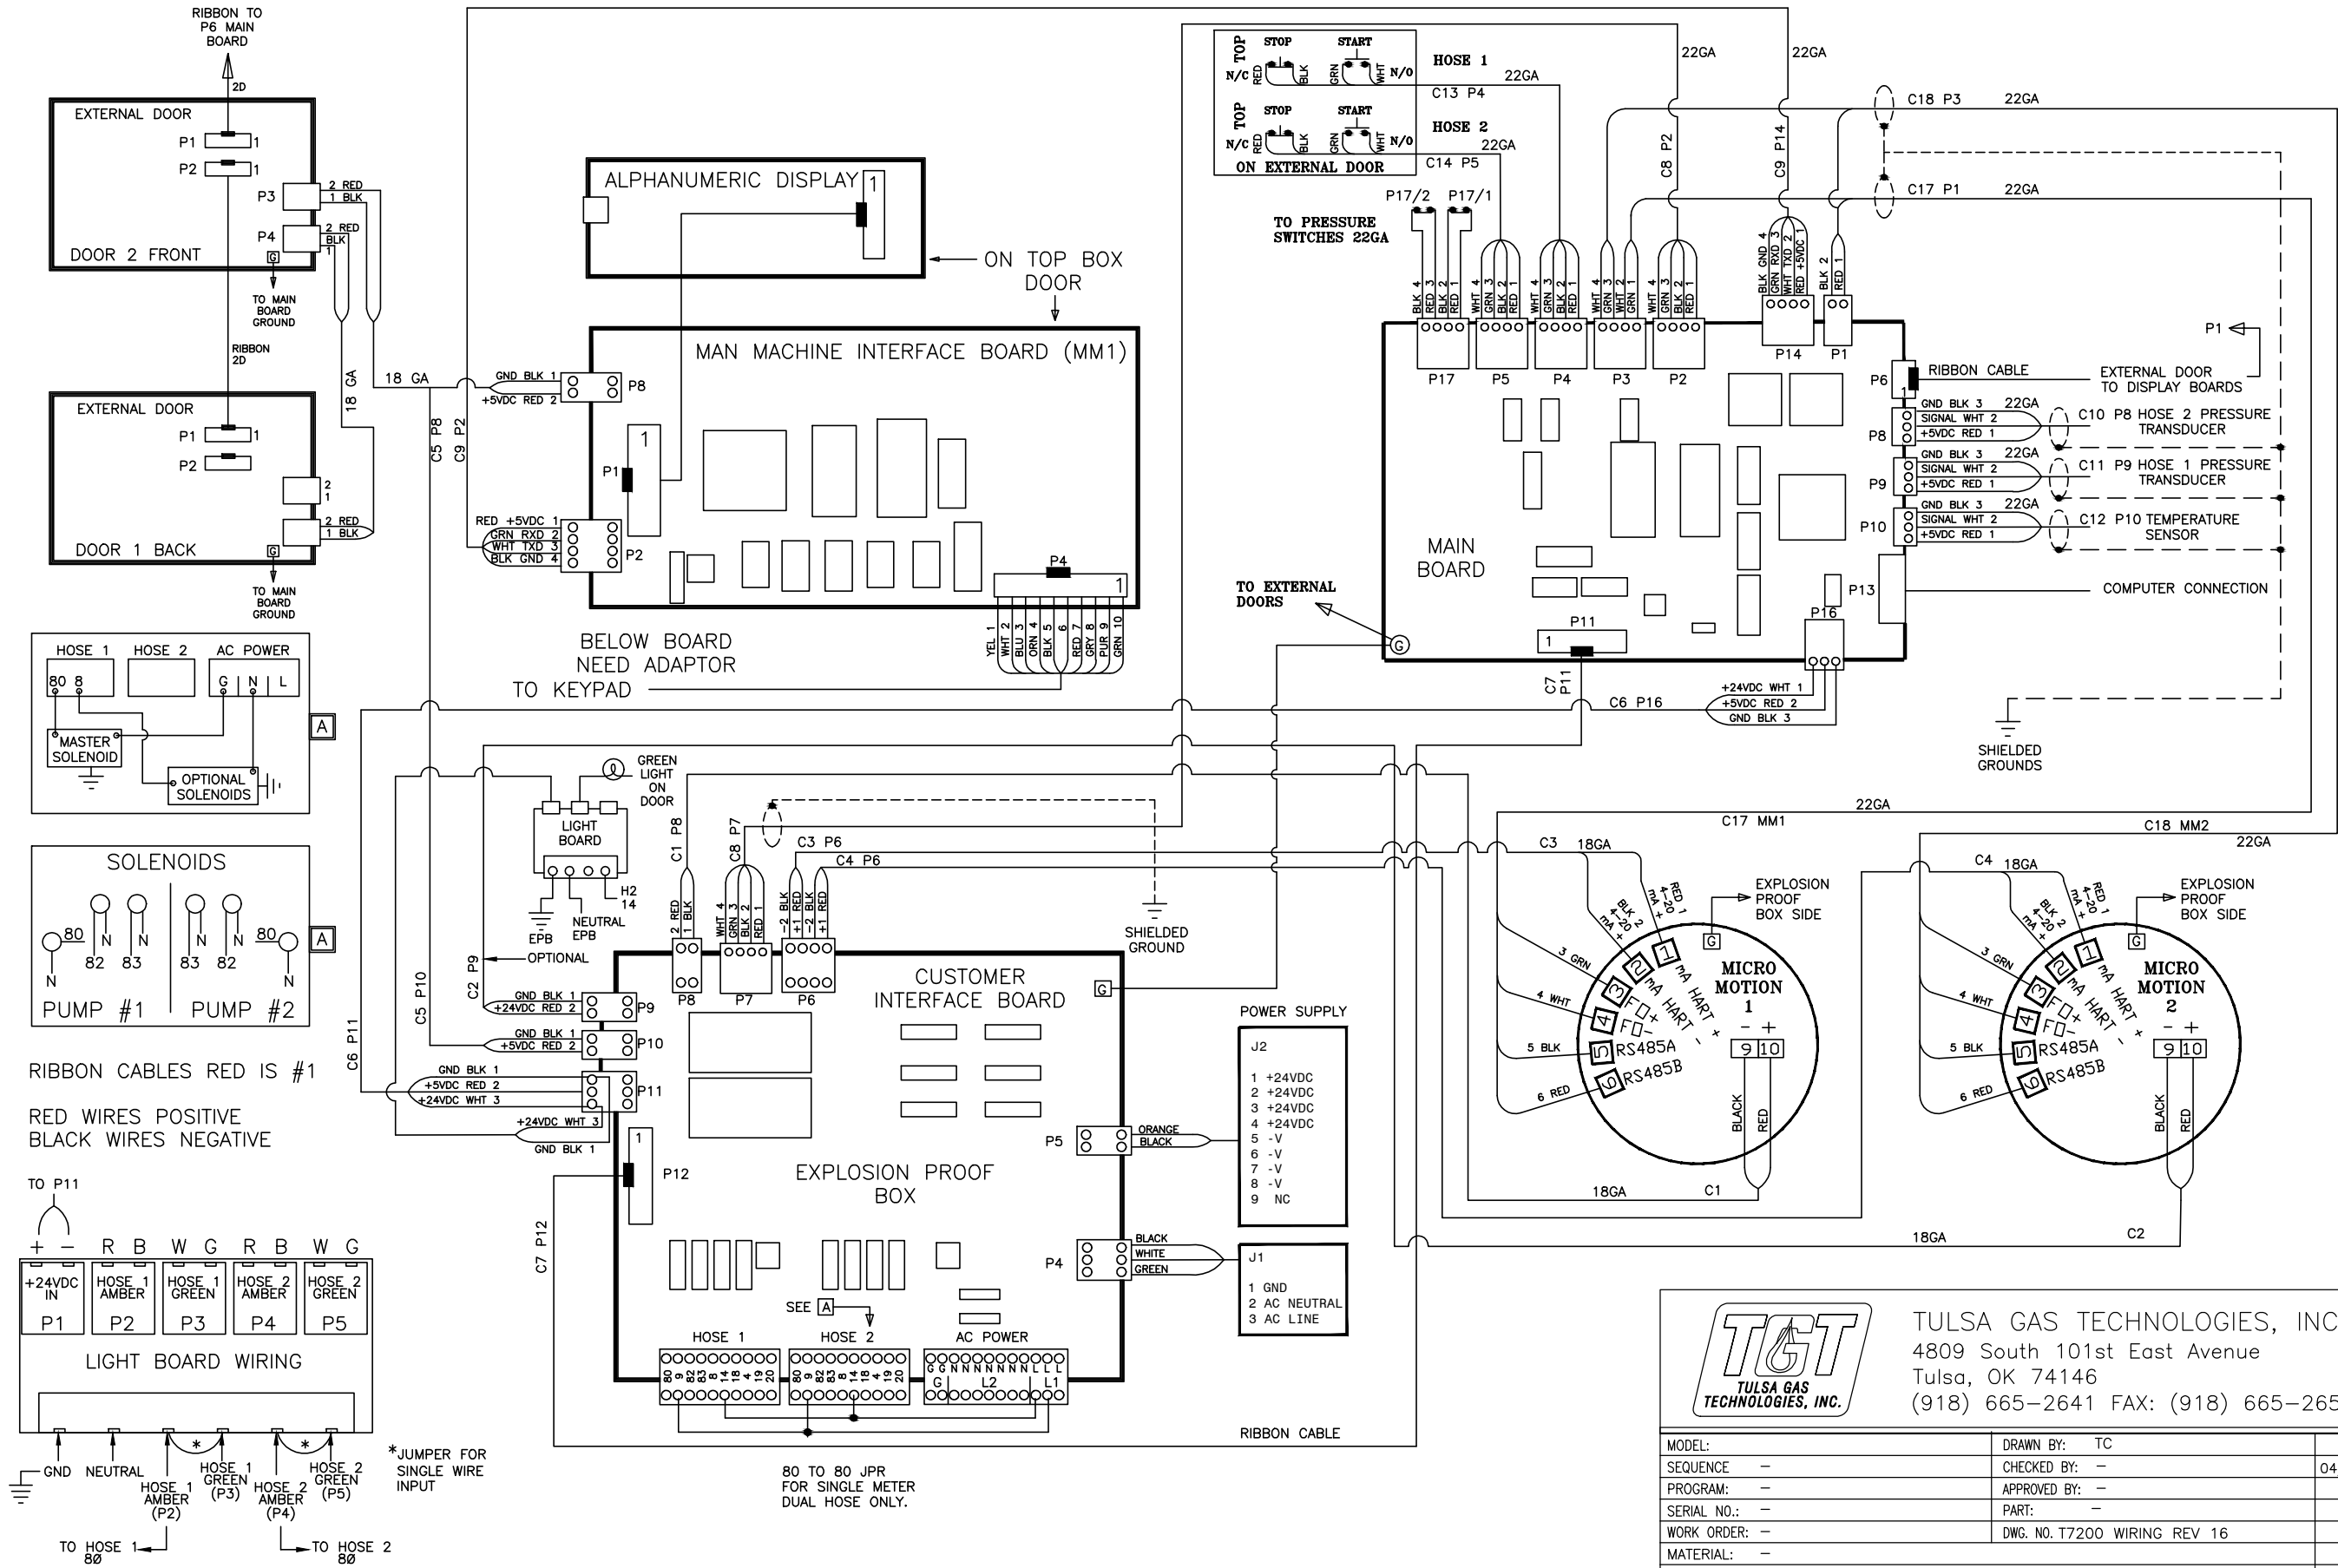

NOTE: ON TWO EXTERNAL DOORS WITH DISPLAYS
WIRE STOP SWITCHES IN SERIES
RED TO BLACK / BLACK TO RED

RIBBON CABLES RED IS #1
RED WIRES POSITIVE
BLACK WIRES NEGATIVE

80 TO 80 JPR FOR SINGLE METER DUAL HOSE ONLY.

TULSA GAS TECHNOLOGIES, INC.
4809 South 101st East Avenue
Tulsa, OK 74146
(918) 665-2641 FAX: (918) 665-2657

MODEL:	DRAWN BY: TC	DATE
SEQUENCE -	CHECKED BY: -	04/09/19
PROGRAM: -	APPROVED BY: -	
SERIAL NO.: -	PART: -	
WORK ORDER: -	DWG. NO. T7200 WIRING REV 16	
MATERIAL: -		