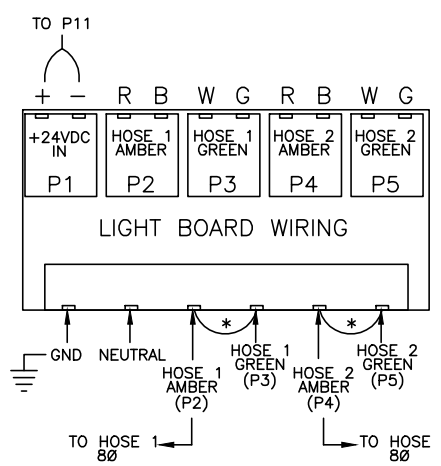

NOTE: ON TWO EXTERNAL DOORS WITH DISPLAYS
WIRE STOP SWITCHES IN SERIES
RED TO BLACK / BLACK TO RED

RIBBON CABLES RED IS #1
RED WIRES POSITIVE
BLACK WIRES NEGATIVE

80 TO 80 JPR FOR SINGLE METER DUAL HOSE ONLY.

TULSA GAS TECHNOLOGIES, INC.
4809 South 101st East Avenue
Tulsa, OK 74146
(918) 665-2641 FAX: (918) 665-2657

MODEL:	DRAWN BY: TC	DATE
SEQUENCE -	CHECKED BY: -	04/09/19
PROGRAM: -	APPROVED BY: -	
SERIAL NO.: -	PART: -	
WORK ORDER: -	DWG. NO. T7200 WIRING REV 16	
MATERIAL: -		