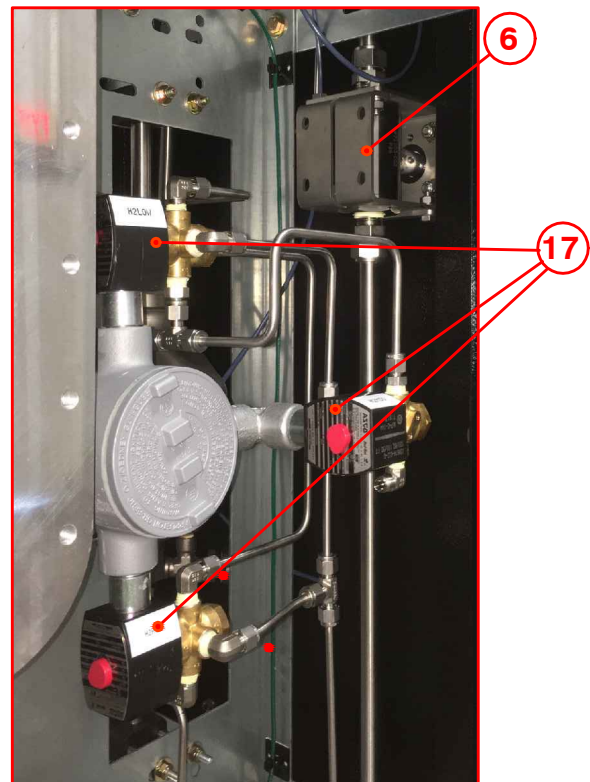

**T7203-12-8-8FF15 LOCATION DIAGRAM / MAINTENANCE BULLETIN**

**LOWER ENCLOSURE FRONT**

**LOWER ENCLOSURE FRONT RIGHT**

**T7203-12-8-8FF15 LOCATION DIAGRAM / MAINTENANCE BULLETIN**

**LOWER ENCLOSURE REAR**

**LOWER ENCLOSURE REAR LEFT**

**LOWER ENCLOSURE REAR RIGHT**

**T7203-12-8-8FF15 LOCATION DIAGRAM / MAINTENANCE BULLETIN**

**UPPER ENCLOSURE DOOR**

22  
18  
19

**UPPER ENCLOSURE DOOR INTERIOR**

21  
20

**MAIN BOARD**

**MMI**

**GREY BOX DISPLAY**

**UPPER ENCLOSURE**

26

**T7203-12-8-8FF15 LOCATION DIAGRAM / MAINTENANCE BULLETIN**

**COMPONENTS**

<b>Item</b>	<b>Qty</b>	<b>Description</b>	<b>Part Number</b>	<b>Manufacturer</b>
1	1	Parker J4 Filter 4 Micron	JN4C-4CN	Parker
	1	Parker 4 Micron Element	4CJCK	Parker
2	1	Parker J6 Filter 4 Micron	JN6D-4CN	Parker
	1	Parker 4 Micron Element	4CJDK	Parker
3	3	3/4" Actuator	PN63SR	Bi-Torq
4	4	3/4" Oasis Caged Ball Valve	BV706-4N6LDDN	Oasis
5	3	1/2" Actuator	PN56SR	Bi-Torq
6	3	1/2" Oasis Caged Ball Valve	BV704-4N4LDDN	Oasis
7	3	3/4" Check Valve	CV206-4NDAN	Oasis
8	3	1/2" Check Valve	CV204-4NTSN	Oasis
9	2	Mercer 4500lb Relief Valve	14-22B7112JX1	Mercer Valve
10	2	Flow Meter Endress-Hauser	CNGmass-DN15	Endress-Hauser
11	2	Transmitter	CNGmass-DN15	Endress-Hauser
12	3	5000LB TGT Gauge	50230158	TGT
13	2	Needle valve	152-MFC	NoShok
14	2	Bleed Valve	4M-BV4-SS	Parker
15	2	Pressure Transducer 0-6000lb.	G27M02RMG25000#G	Ashcroft
16	2	Mechanical Pressure Switch	CD-1C-4500/WL293	Nason
17	6	Redhat Solenoid Valve	EF8320G184-120/60-110/50	Asco
18	2	Start Switch Electric XB4 Series	ZB4BA333	Schneider Elec.
19	2	Stop Switch Electric XB4 Series	ZB4BZ101	Schneider Elec.
20	2	Start Switch Contact Block	ZB4BA434	Schneider Elec.
21	2	Stop Switch Contact Block	ZB4BZ102	Schneider Elec.
22	4	Lock Set	C8052-C642A-14A	Comp X Inter.
23	1	Explosion Proof Box		TGT
24	1	Customer I/O Board	32003	TGT
	1	Relay	RH1B-UDC24V	IDEC
	1	Relay Socket Block	SH1B-05C	IDEC
25	1	Meco Regulator	P600	Meco
26	1	Shock/Vibration Control Switch	VS2EX	Murphy