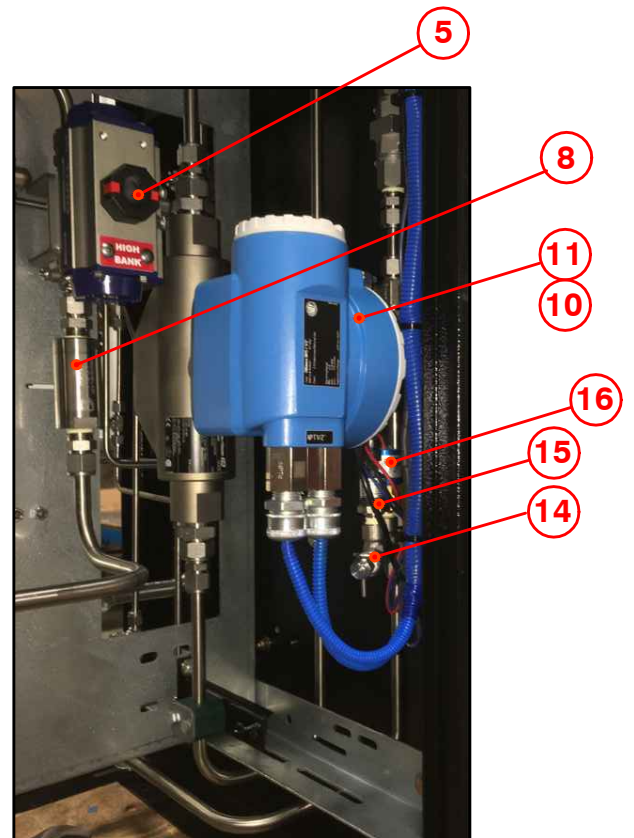

**T7203-12-8-8FF15 LOCATION DIAGRAM / MAINTENANCE BULLETIN**

**LOWER ENCLOSURE FRONT**

**LOWER ENCLOSURE FRONT RIGHT**

**T7203-12-8-8FF15 LOCATION DIAGRAM / MAINTENANCE BULLETIN**

**LOWER ENCLOSURE REAR**

**LOWER ENCLOSURE REAR LEFT**

**LOWER ENCLOSURE REAR RIGHT**

**T7203-12-8-8FF15 LOCATION DIAGRAM / MAINTENANCE BULLETIN**

**UPPER ENCLOSURE DOOR**

22  
18  
19

**UPPER ENCLOSURE DOOR INTERIOR**

21  
20

**MAIN BOARD**

**MMI**

**GREY BOX DISPLAY**

**UPPER ENCLOSURE**

26

**T7203-12-8-8FF15 LOCATION DIAGRAM / MAINTENANCE BULLETIN**

**COMPONENTS**

<b>Item</b>	<b>Qty</b>	<b>Description</b>	<b>Part Number</b>	<b>Manufacturer</b>
1	1	Parker J4 Filter 4 Micron	JN4C-4CN	Parker
	1	Parker 4 Micron Element	4CJCK	Parker
2	1	Parker J6 Filter 4 Micron	JN6D-4CN	Parker
	1	Parker 4 Micron Element	4CJDK	Parker
3	3	3/4" Actuator	PN63SR	Bi-Torq
4	4	3/4" Oasis Caged Ball Valve	BV706-4N6LDDN	Oasis
5	3	1/2" Actuator	PN56SR	Bi-Torq
6	3	1/2" Oasis Caged Ball Valve	BV704-4N4LDDN	Oasis
7	3	3/4" Check Valve	CV206-4NDAN	Oasis
8	3	1/2" Check Valve	CV204-4NTSN	Oasis
9	2	Mercer 4500lb Relief Valve	14-22B7112JX1	Mercer Valve
10	2	Flow Meter Endress-Hauser	CNGmass-DN15	Endress-Hauser
11	2	Transmitter	CNGmass-DN15	Endress-Hauser
12	3	5000LB TGT Gauge	50230158	TGT
13	2	Needle valve	152-MFC	NoShok
14	2	Bleed Valve	4M-BV4-SS	Parker
15	2	Pressure Transducer 0-6000lb.	G27M02RMG25000#G	Ashcroft
16	2	Mechanical Pressure Switch	CD-1C-4500/WL293	Nason
17	6	Redhat Solenoid Valve	EF8320G184-120/60-110/50	Asco
18	2	Start Switch Electric XB4 Series	ZB4BA333	Schneider Elec.
19	2	Stop Switch Electric XB4 Series	ZB4BZ101	Schneider Elec.
20	2	Start Switch Contact Block	ZB4BA434	Schneider Elec.
21	2	Stop Switch Contact Block	ZB4BZ102	Schneider Elec.
22	4	Lock Set	C8052-C642A-14A	Comp X Inter.
23	1	Explosion Proof Box		TGT
24	1	Customer I/O Board	32003	TGT
	1	Relay	RH1B-UDC24V	IDEC
	1	Relay Socket Block	SH1B-05C	IDEC
25	1	Meco Regulator	P600	Meco
26	1	Shock/Vibration Control Switch	VS2EX	Murphy