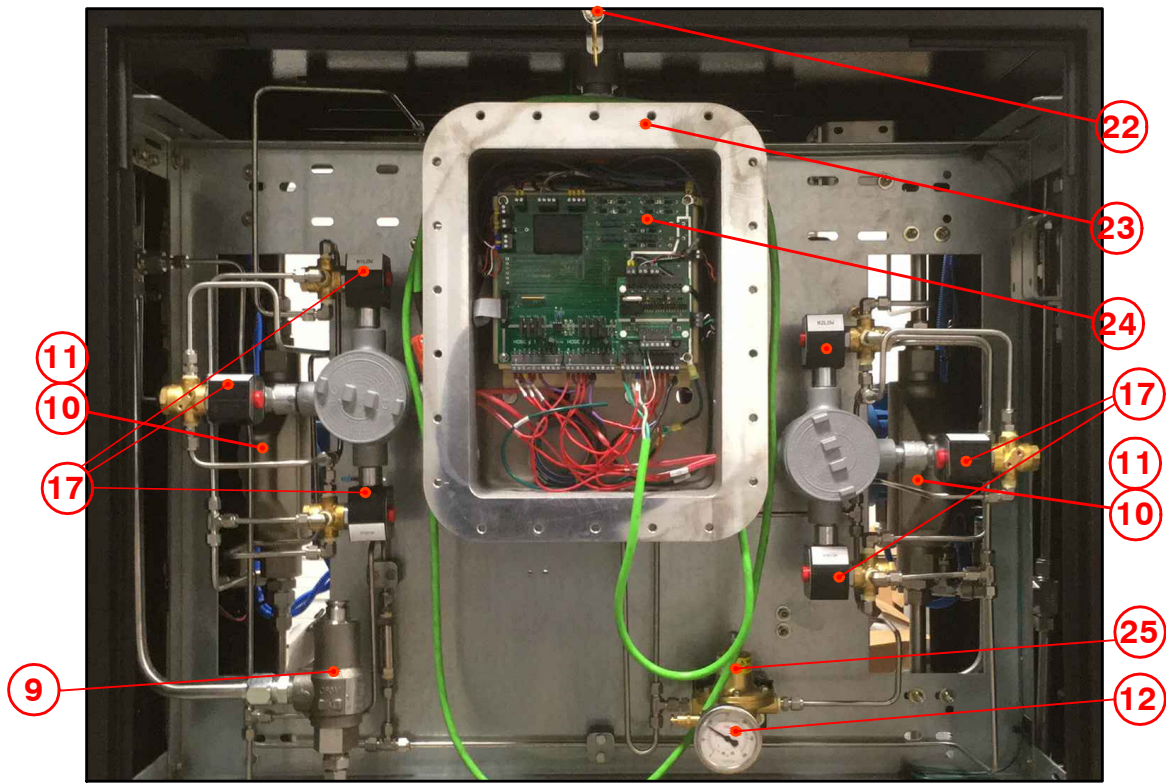

**T7203-12-8-8FF15 LOCATION DIAGRAM / MAINTENANCE BULLETIN**

**LOWER ENCLOSURE FRONT**

**LOWER ENCLOSURE FRONT RIGHT**

**T7203-12-8-8FF15 LOCATION DIAGRAM / MAINTENANCE BULLETIN**

**LOWER ENCLOSURE REAR**

**LOWER ENCLOSURE REAR LEFT**

**LOWER ENCLOSURE REAR RIGHT**

**T7203-12-8-8FF15 LOCATION DIAGRAM / MAINTENANCE BULLETIN**

**UPPER ENCLOSURE DOOR**

22  
18  
19

**UPPER ENCLOSURE DOOR INTERIOR**

21  
20

**MAIN BOARD**

**MMI**

**GREY BOX DISPLAY**

**UPPER ENCLOSURE**

26

**T7203-12-8-8FF15 LOCATION DIAGRAM / MAINTENANCE BULLETIN**

**COMPONENTS**

<b>Item</b>	<b>Qty</b>	<b>Description</b>	<b>Part Number</b>	<b>Manufacturer</b>
1	1	Parker J4 Filter 4 Micron	JN4C-4CN	Parker
	1	Parker 4 Micron Element	4CJCK	Parker
2	1	Parker J6 Filter 4 Micron	JN6D-4CN	Parker
	1	Parker 4 Micron Element	4CJDK	Parker
3	3	3/4" Actuator	PN63SR	Bi-Torq
4	4	3/4" Oasis Caged Ball Valve	BV706-4N6LDDN	Oasis
5	3	1/2" Actuator	PN56SR	Bi-Torq
6	3	1/2" Oasis Caged Ball Valve	BV704-4N4LDDN	Oasis
7	3	3/4" Check Valve	CV206-4NDAN	Oasis
8	3	1/2" Check Valve	CV204-4NTSN	Oasis
9	2	Mercer 4500lb Relief Valve	14-22B7112JX1	Mercer Valve
10	2	Flow Meter Endress-Hauser	CNGmass-DN15	Endress-Hauser
11	2	Transmitter	CNGmass-DN15	Endress-Hauser
12	3	5000LB TGT Gauge	50230158	TGT
13	2	Needle valve	152-MFC	NoShok
14	2	Bleed Valve	4M-BV4-SS	Parker
15	2	Pressure Transducer 0-6000lb.	G27M02RMG25000#G	Ashcroft
16	2	Mechanical Pressure Switch	CD-1C-4500/WL293	Nason
17	6	Redhat Solenoid Valve	EF8320G184-120/60-110/50	Asco
18	2	Start Switch Electric XB4 Series	ZB4BA333	Schneider Elec.
19	2	Stop Switch Electric XB4 Series	ZB4BZ101	Schneider Elec.
20	2	Start Switch Contact Block	ZB4BA434	Schneider Elec.
21	2	Stop Switch Contact Block	ZB4BZ102	Schneider Elec.
22	4	Lock Set	C8052-C642A-14A	Comp X Inter.
23	1	Explosion Proof Box		TGT
24	1	Customer I/O Board	32003	TGT
	1	Relay	RH1B-UDC24V	IDEC
	1	Relay Socket Block	SH1B-05C	IDEC
25	1	Meco Regulator	P600	Meco
26	1	Shock/Vibration Control Switch	VS2EX	Murphy