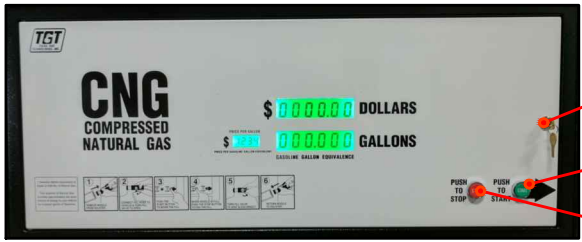

T7203-12-8-8FF15 LOCATION DIAGRAM / MAINTENANCE BULLETIN

UPPER ENCLOSURE DOOR

22
18
19