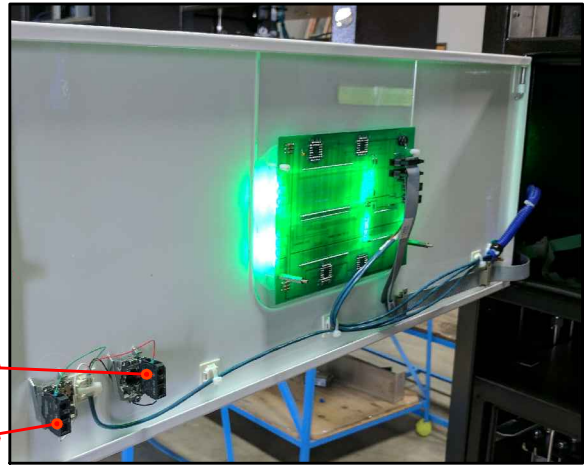

UPPER ENCLOSURE DOOR INTERIOR

21
20