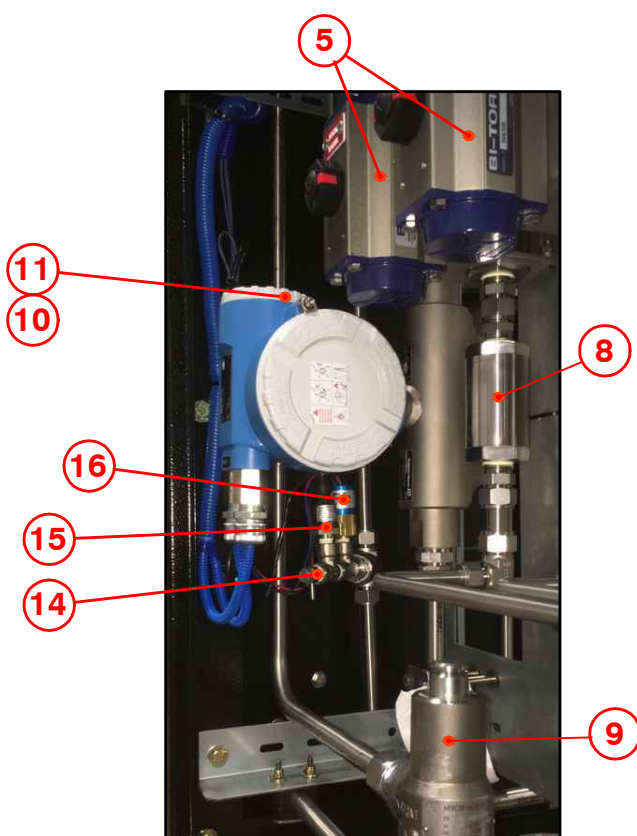

**T7203-12-8-8FF15 LOCATION DIAGRAM / MAINTENANCE BULLETIN**

**LOWER ENCLOSURE FRONT**

**LOWER ENCLOSURE FRONT RIGHT**

**T7203-12-8-8FF15 LOCATION DIAGRAM / MAINTENANCE BULLETIN**

**LOWER ENCLOSURE REAR**

**LOWER ENCLOSURE REAR LEFT**

**LOWER ENCLOSURE REAR RIGHT**

**T7203-12-8-8FF15 LOCATION DIAGRAM / MAINTENANCE BULLETIN**

**UPPER ENCLOSURE DOOR**

22  
18  
19

**UPPER ENCLOSURE DOOR INTERIOR**

21  
20

**MAIN BOARD**

**MMI**

**GREY BOX DISPLAY**

**UPPER ENCLOSURE**

26

**T7203-12-8-8FF15 LOCATION DIAGRAM / MAINTENANCE BULLETIN**

**COMPONENTS**

<b>Item</b>	<b>Qty</b>	<b>Description</b>	<b>Part Number</b>	<b>Manufacturer</b>
1	1	Parker J4 Filter 4 Micron	JN4C-4CN	Parker
	1	Parker 4 Micron Element	4CJCK	Parker
2	1	Parker J6 Filter 4 Micron	JN6D-4CN	Parker
	1	Parker 4 Micron Element	4CJDK	Parker
3	3	3/4" Actuator	PN63SR	Bi-Torq
4	4	3/4" Oasis Caged Ball Valve	BV706-4N6LDDN	Oasis
5	3	1/2" Actuator	PN56SR	Bi-Torq
6	3	1/2" Oasis Caged Ball Valve	BV704-4N4LDDN	Oasis
7	3	3/4" Check Valve	CV206-4NDAN	Oasis
8	3	1/2" Check Valve	CV204-4NTSN	Oasis
9	2	Mercer 4500lb Relief Valve	14-22B7112JX1	Mercer Valve
10	2	Flow Meter Endress-Hauser	CNGmass-DN15	Endress-Hauser
11	2	Transmitter	CNGmass-DN15	Endress-Hauser
12	3	5000LB TGT Gauge	50230158	TGT
13	2	Needle valve	152-MFC	NoShok
14	2	Bleed Valve	4M-BV4-SS	Parker
15	2	Pressure Transducer 0-6000lb.	G27M02RMG25000#G	Ashcroft
16	2	Mechanical Pressure Switch	CD-1C-4500/WL293	Nason
17	6	Redhat Solenoid Valve	EF8320G184-120/60-110/50	Asco
18	2	Start Switch Electric XB4 Series	ZB4BA333	Schneider Elec.
19	2	Stop Switch Electric XB4 Series	ZB4BZ101	Schneider Elec.
20	2	Start Switch Contact Block	ZB4BA434	Schneider Elec.
21	2	Stop Switch Contact Block	ZB4BZ102	Schneider Elec.
22	4	Lock Set	C8052-C642A-14A	Comp X Inter.
23	1	Explosion Proof Box		TGT
24	1	Customer I/O Board	32003	TGT
	1	Relay	RH1B-UDC24V	IDEC
	1	Relay Socket Block	SH1B-05C	IDEC
25	1	Meco Regulator	P600	Meco
26	1	Shock/Vibration Control Switch	VS2EX	Murphy