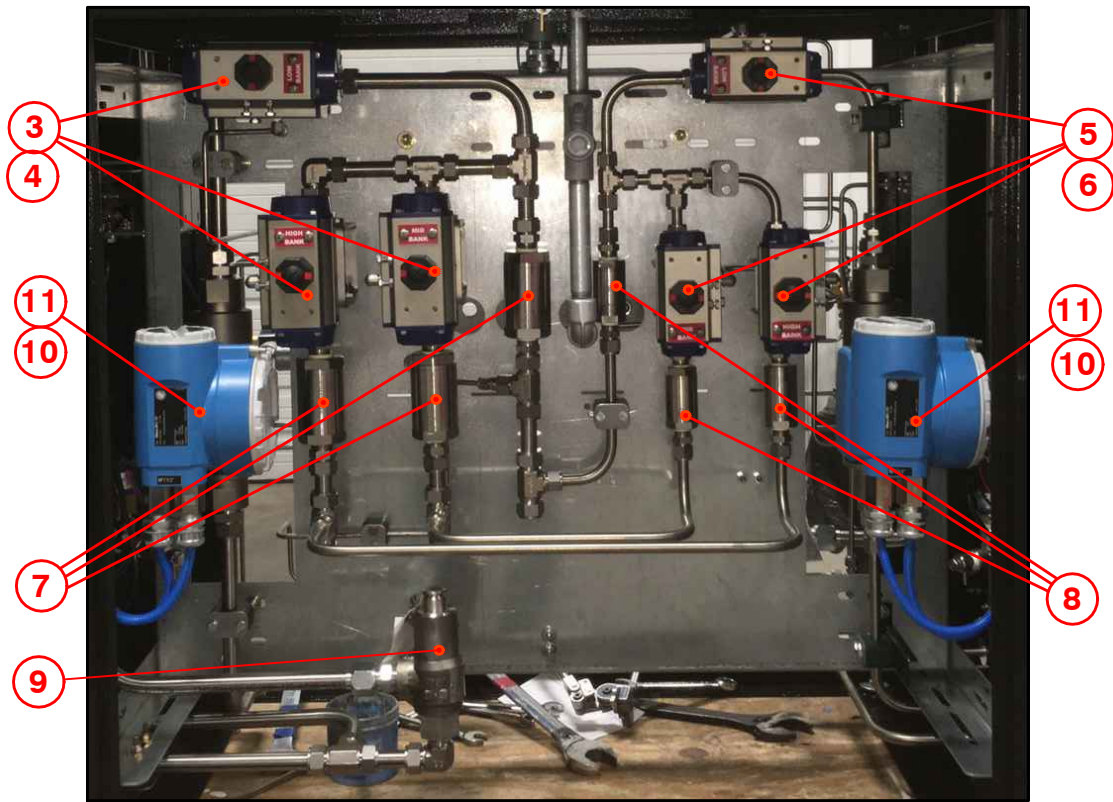

**T7203-12-8-8FF15 LOCATION DIAGRAM / MAINTENANCE BULLETIN**

**LOWER ENCLOSURE FRONT**

**LOWER ENCLOSURE FRONT RIGHT**

**T7203-12-8-8FF15 LOCATION DIAGRAM / MAINTENANCE BULLETIN**

**LOWER ENCLOSURE REAR**

**LOWER ENCLOSURE REAR LEFT**

**LOWER ENCLOSURE REAR RIGHT**

**T7203-12-8-8FF15 LOCATION DIAGRAM / MAINTENANCE BULLETIN**

**UPPER ENCLOSURE DOOR**

22  
18  
19

**UPPER ENCLOSURE DOOR INTERIOR**

21  
20

**MAIN BOARD**

**MMI**

**GREY BOX DISPLAY**

**UPPER ENCLOSURE**

26

**T7203-12-8-8FF15 LOCATION DIAGRAM / MAINTENANCE BULLETIN**

**COMPONENTS**

<b>Item</b>	<b>Qty</b>	<b>Description</b>	<b>Part Number</b>	<b>Manufacturer</b>
1	1	Parker J4 Filter 4 Micron	JN4C-4CN	Parker
	1	Parker 4 Micron Element	4CJCK	Parker
2	1	Parker J6 Filter 4 Micron	JN6D-4CN	Parker
	1	Parker 4 Micron Element	4CJDK	Parker
3	3	3/4" Actuator	PN63SR	Bi-Torq
4	4	3/4" Oasis Caged Ball Valve	BV706-4N6LDDN	Oasis
5	3	1/2" Actuator	PN56SR	Bi-Torq
6	3	1/2" Oasis Caged Ball Valve	BV704-4N4LDDN	Oasis
7	3	3/4" Check Valve	CV206-4NDAN	Oasis
8	3	1/2" Check Valve	CV204-4NTSN	Oasis
9	2	Mercer 4500lb Relief Valve	14-22B7112JX1	Mercer Valve
10	2	Flow Meter Endress-Hauser	CNGmass-DN15	Endress-Hauser
11	2	Transmitter	CNGmass-DN15	Endress-Hauser
12	3	5000LB TGT Gauge	50230158	TGT
13	2	Needle valve	152-MFC	NoShok
14	2	Bleed Valve	4M-BV4-SS	Parker
15	2	Pressure Transducer 0-6000lb.	G27M02RMG25000#G	Ashcroft
16	2	Mechanical Pressure Switch	CD-1C-4500/WL293	Nason
17	6	Redhat Solenoid Valve	EF8320G184-120/60-110/50	Asco
18	2	Start Switch Electric XB4 Series	ZB4BA333	Schneider Elec.
19	2	Stop Switch Electric XB4 Series	ZB4BZ101	Schneider Elec.
20	2	Start Switch Contact Block	ZB4BA434	Schneider Elec.
21	2	Stop Switch Contact Block	ZB4BZ102	Schneider Elec.
22	4	Lock Set	C8052-C642A-14A	Comp X Inter.
23	1	Explosion Proof Box		TGT
24	1	Customer I/O Board	32003	TGT
	1	Relay	RH1B-UDC24V	IDEC
	1	Relay Socket Block	SH1B-05C	IDEC
25	1	Meco Regulator	P600	Meco
26	1	Shock/Vibration Control Switch	VS2EX	Murphy