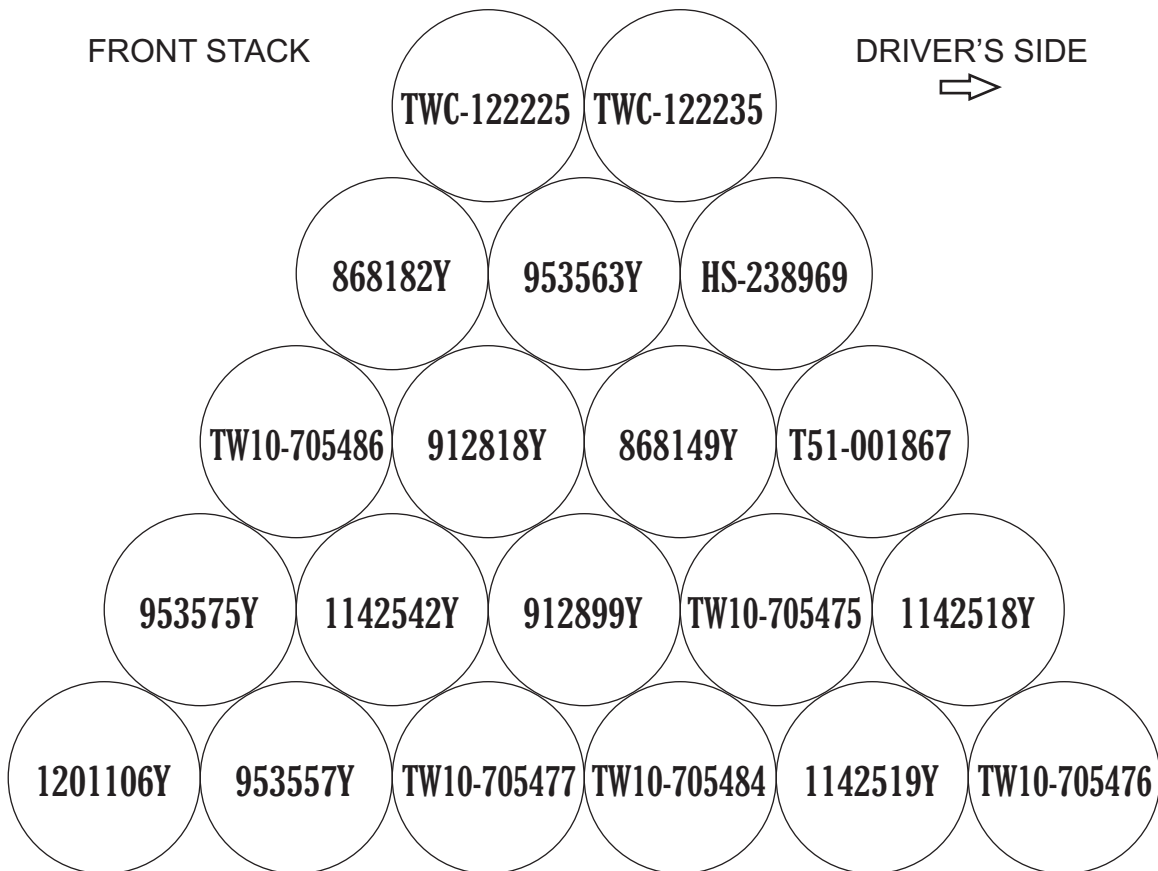

CYLINDER SERIAL NUMBERS

CoServ

VIN 16J01626F1048474

TGT SER NO 16011102R

FRONT STACK

DRIVER'S SIDE

CYLINDER SERIAL NUMBERS

CoServ

VIN 16J01626F1048474

TGT SER NO 16011102R

BACK STACK

PASSENGER'S SIDE