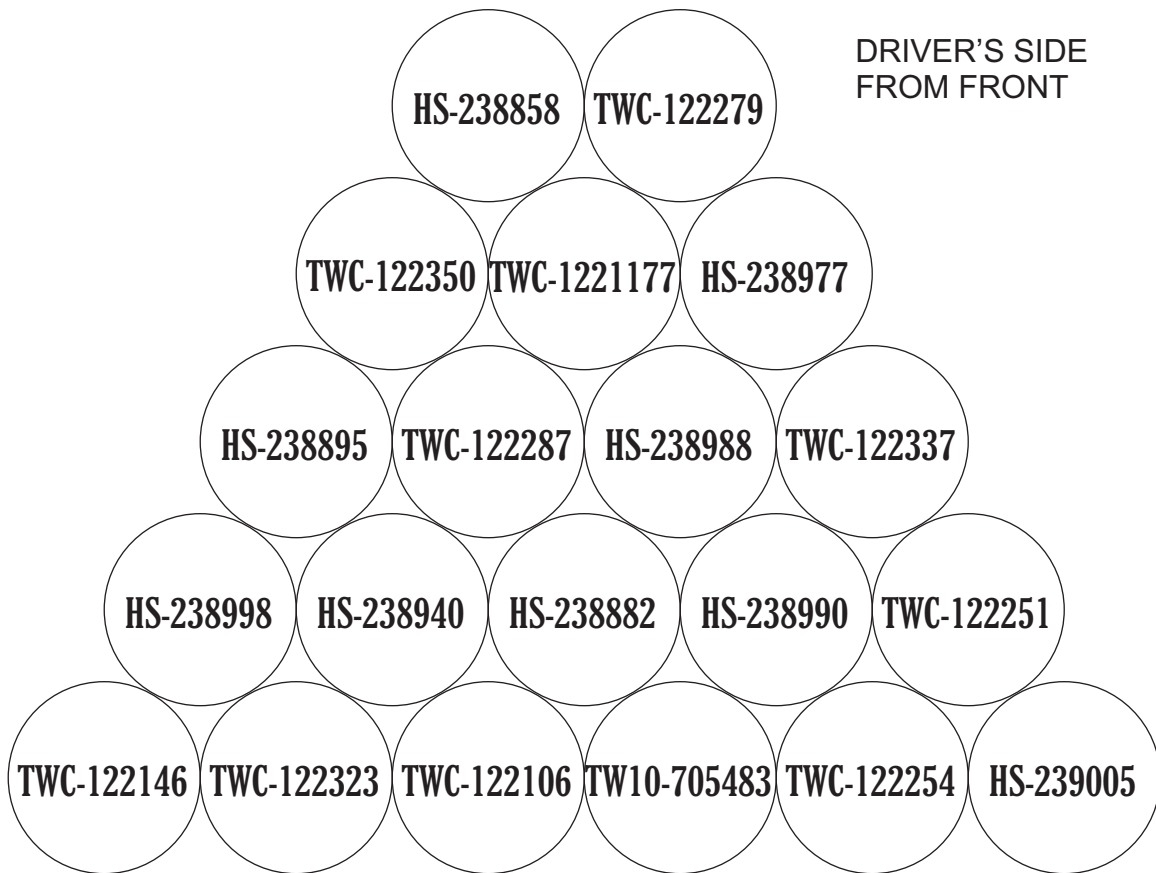

# CYLINDER SERIAL NUMBERS

CoServ Trailer G-313

VIN 16JF01621F1048477

TGT SER NO 15121101R

DRIVER'S SIDE  
FROM FRONT

# CYLINDER SERIAL NUMBERS

CoServ Trailer G-313

VIN 16JF01621F1048477

TGT SER NO 15121101R

PASSENGER'S SIDE  
FROM REAR