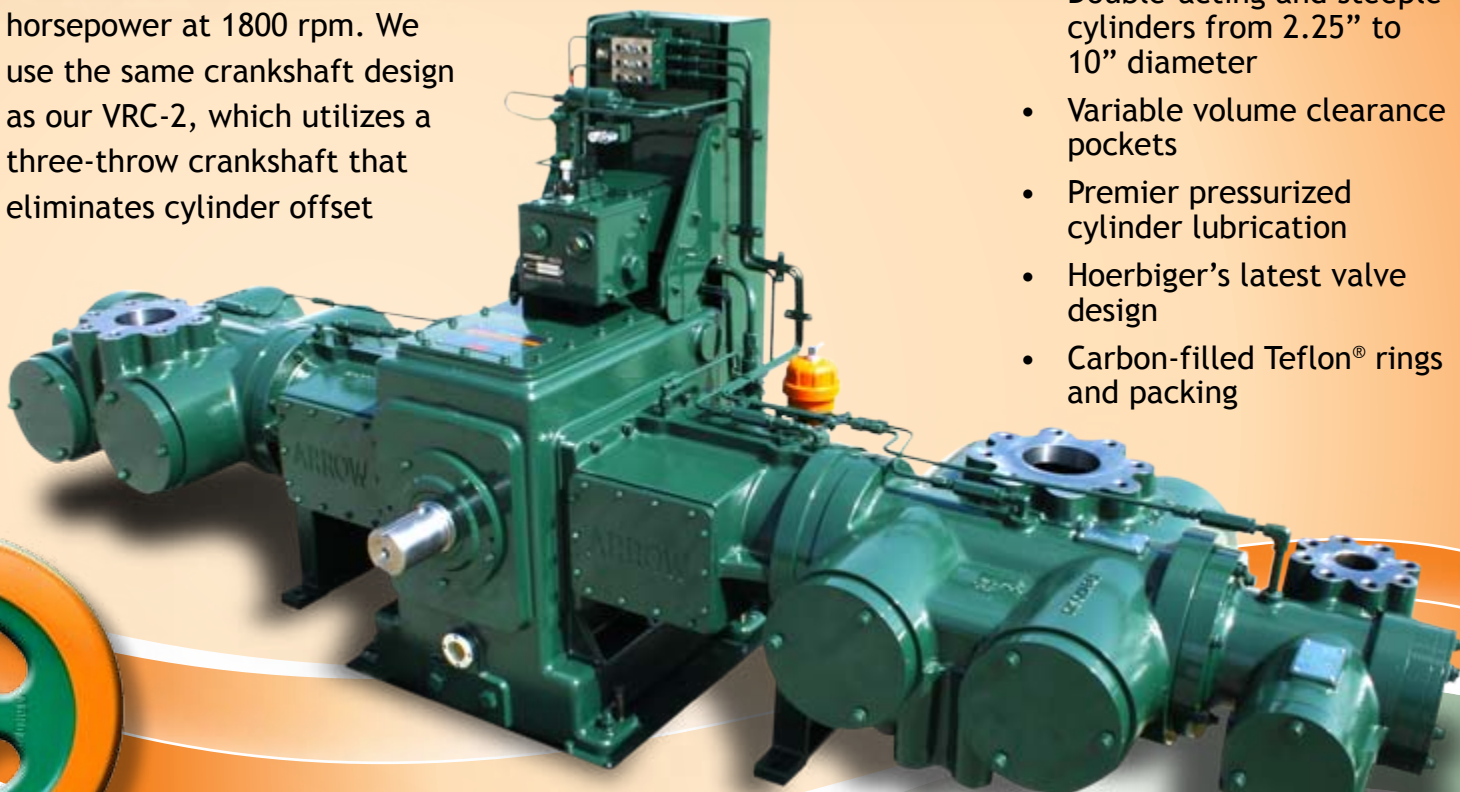

A Tradition of Excellence
Since 1955

Arrow Engine Company is proud to introduce the Very Reliable Senior compressor to our continually growing line of gas compressor products. The VRS-2 is a two-throw separable reciprocating gas compressor rated for 275 horsepower at 1800 rpm. We use the same crankshaft design as our VRC-2, which utilizes a three-throw crankshaft that eliminates cylinder offset

and allows the cylinders to run in the same plane. This state-of-the-art design greatly reduces vibration and produces the smoothest running reciprocating compressors in the industry.

VRS-2 FEATURES

- 275 hp at 1800 rpm
- 3" Stroke
- Combined rod-load capability of 20,000 lbs
- Separable distance pieces
- Babbitted crossheads
- Double-acting and steeple cylinders from 2.25" to 10" diameter
- Variable volume clearance pockets
- Premier pressurized cylinder lubrication
- Hoerbiger's latest valve design
- Carbon-filled Teflon® rings and packing