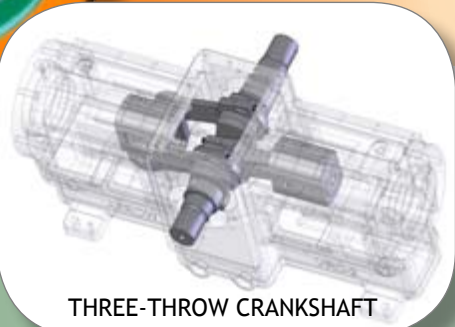

A Tradition of Excellence
Since 1955

Arrow Engine Company is proud to introduce the Very Reliable Senior compressor to our continually growing line of gas compressor products. The VRS-2 is a two-throw separable reciprocating gas compressor rated for 275 horsepower at 1800 rpm. We use the same crankshaft design as our VRC-2, which utilizes a three-throw crankshaft that eliminates cylinder offset

and allows the cylinders to run in the same plane. This state-of-the-art design greatly reduces vibration and produces the smoothest running reciprocating compressors in the industry.

VRS-2 FEATURES

- 275 hp at 1800 rpm
- 3" Stroke
- Combined rod-load capability of 20,000 lbs
- Separable distance pieces
- Babbitted crossheads
- Double-acting and steeple cylinders from 2.25" to 10" diameter
- Variable volume clearance pockets
- Premier pressurized cylinder lubrication
- Hoerbiger's latest valve design
- Carbon-filled Teflon® rings and packing

**Quality Products
Engineered to Last**

THREE-THROW CRANKSHAFT

VRS-2-ML-F-JUN12

Arrow Compression Products
2301 East Independence, Tulsa, Oklahoma 74110

www.ArrowEngine.com

toll free (800) 331-3662 local (918) 583-5711
toll free fax in US & Canada (800) 266-1481 • local fax (918) 699-2202